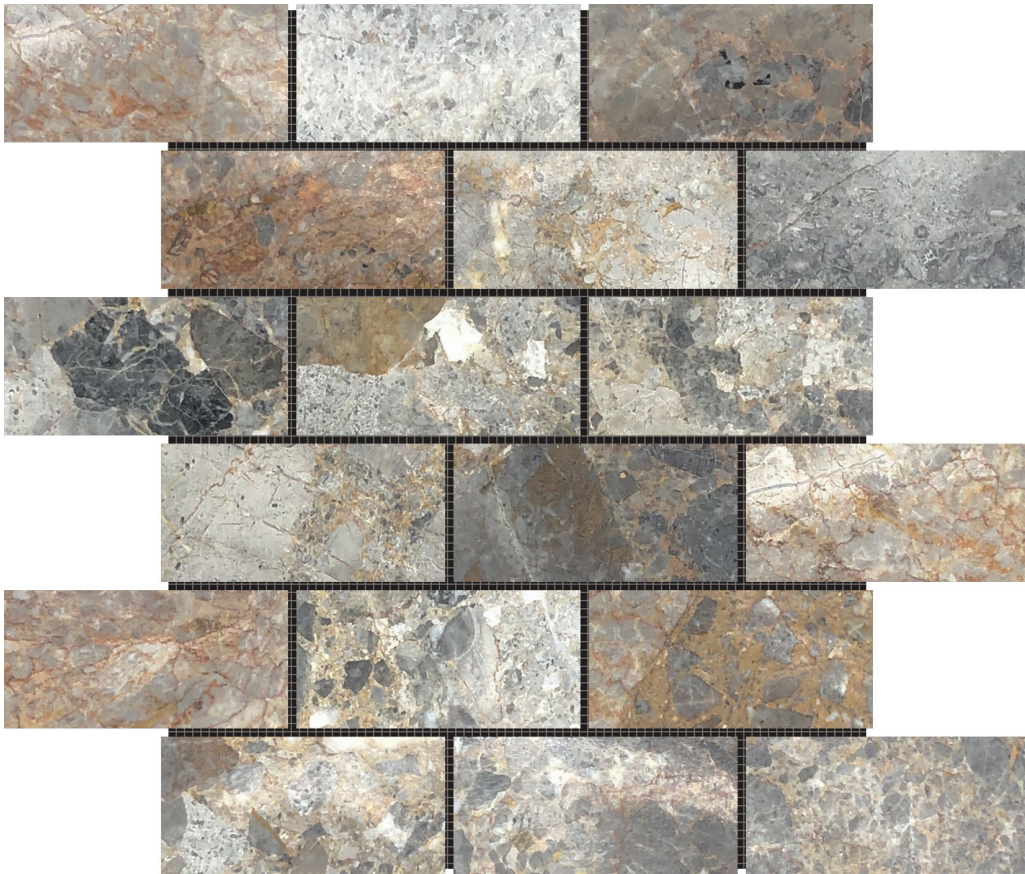

GRAMERCY

KITCHEN AND BATH

PRODUCT

ELONGATED HEXAGON ROYAL VEIN \"LEAVES\" MOSAIC

Mosaic and Decorative Tile | 11.8\"x11.8\" | Marble

ROOM SCENES

TECHNICAL DATA

CODE: RVCHAWM183

NAME: Elongated Hexagon Royal Vein "Leaves" Mosaic

SERIES: Chelsea Collection

SIZE: 11.8"x11.8"

LOOK: Multi-Look Mosaics

FAMILY: Mosaic and Decorative Tile

SUITABLE FOR: Backsplash|Indoor|Outdoor|Shower|Pool

TPOLOGY: Marble

TYPE OF PIECE: Mosaic

USE: Floor and Wall

PACKING

Size	Product type	BOX			PALLET		
		pcs	sqft	lb	boxes	sqft	lb
11.8"x11.8"							

WARNING The information contained in this packing list is for guidance only, the contents of the packing may vary. Please consult our sales representatives for an exact list.