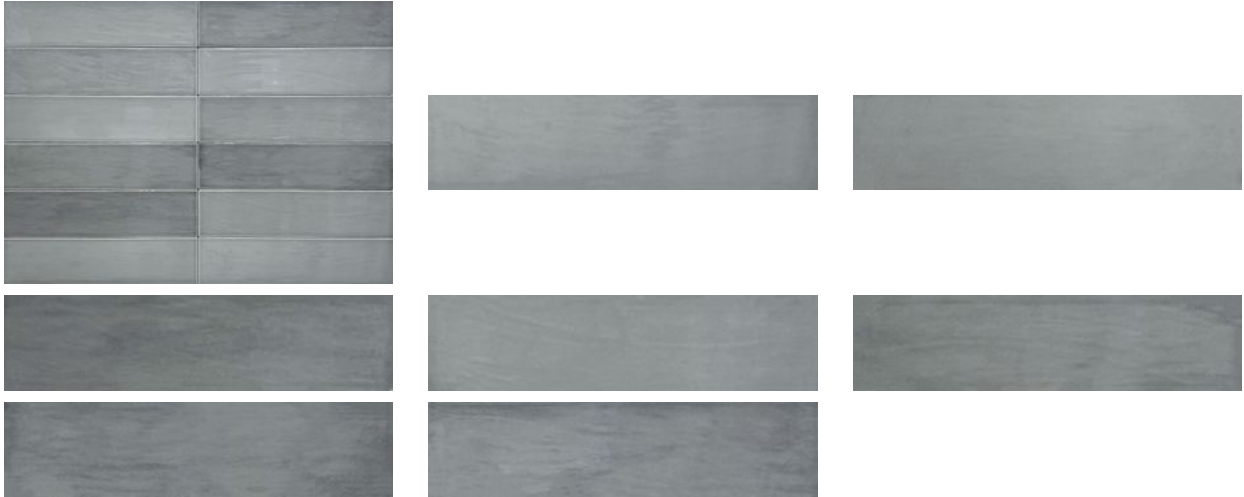

GRAMERCY

KITCHEN AND BATH

PRODUCT
MOROCCO GREY 3X11

Tile | 3"x11" | Porcelain

GRAPHIC VARIETY

TECHNICAL DATA

CODE: QUMO-GY-1
NAME: Morocco Grey 3x11
SERIES: Morocco
SIZE: 3"x11"
FINISH: Gloss
LOOK: Mono-Color
FAMILY: Tile
FROST RESISTANCE: Yes
PEI: 4
STYLE: Contemporary
SUITABLE FOR: Indoor, Outdoor, Pool, Backsplash, Shower
TYPOLOGY: Porcelain
TYPE OF PIECE: Field Tile
USE: Floor and Wall