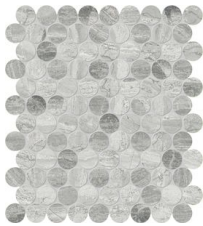

GRAMERCY

KITCHEN AND BATH

SERIES

VOLCANA NOTTE

|| Marble

Earthy and sophisticated, Volcana Notte® makes use of the majesty of its veins to express strength and elegance. Enigmatic yet resplendent, this marble conveys nobility to any interior through its dark nuances and bright tones.

PRODUCTS

Volcana Notte 18x36
18"x36" | Marble

Volcana Notte 12x24
12"x24" | Marble

Volcana Notte 24 Picket
12"x20" | Marble

Volcana Notte 1.25 Penny Round Mosaic
10"x14" | Marble

Volcana Notte 2x6 Picket Mosaic
10.5"x12" | Marble

Volcana Notte .5x12 Deco-Bar
0.5"x12" | Marble

Volcana Notte 2 Hexagon Mosaic
12"x12" | Marble

Volcana Notte 2x8.5 Chevron Mosaic
12"x12" | Marble

Volcana Notte 3x12
3"x12" | Marble

ROOM SCENES

Size	Product type	BOX			PALLET		
		pcs	sqft	lb	boxes	sqft	lb
18"x36"	Field Tile	2	9.04	58.93		325.44	
12"x24"	Field Tile	4	7.97	52.492		382.56	
12"x20"	Field Tile	4	6.46	39.684		310.08	
10"x14"	Mosaic	5	4.95	25.465		49.5	
10.5"x12"	Mosaic	5	4.41	22.31		44.1	
0.5"x12"	Trim	50		17.4			
3"x12"	Field Tile	30	7.43	48.42		334.35	
12"x12"	Mosaic	5	4.95	26.345		49.5	