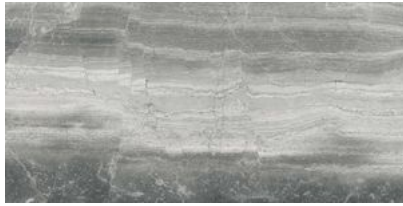

GRAMERCY

KITCHEN AND BATH

SERIES

VOLCANA NOTTE

|| Marble

Earthy and sophisticated, Volcana Notte® makes use of the majesty of its veins to express strength and elegance. Enigmatic yet resplendent, this marble conveys nobility to any interior through its dark nuances and bright tones.

PRODUCTS

Volcana Notte 18x36
18"x36" | Marble

Volcana Notte 12x24
12"x24" | Marble

Volcana Notte 24 Picket
12"x20" | Marble

Volcana Notte 1.25 Penny Round Mosaic
10"x14" | Marble

Volcana Notte 2x6 Picket Mosaic
10.5"x12" | Marble