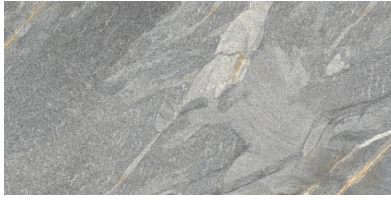

GRAMERCY

KITCHEN AND BATH

PRODUCT
CAPRI GREY 12X24

Tile | 12"x24" | Porcelain

GRAPHIC VARIETY

ROOM SCENES

TECHNICAL DATA

CODE: QUCJ-GR-1
NAME: Capri Grey 12X24
SERIES: Capri
SIZE: 12"x24"
FINISH: Natural
LOOK: Stone Look
EDGE: Rectified
FAMILY: Tile
FROST RESISTANCE: Yes
PEI: 4
SHADE VARIATION: V4
STYLE: Contemporary
SUITABLE FOR: Indoor, Outdoor
TYPOLOGY: Porcelain
THICKNESS (APH): 7 mm
TYPE OF PIECE: Field Tile
USE: Floor and Wall