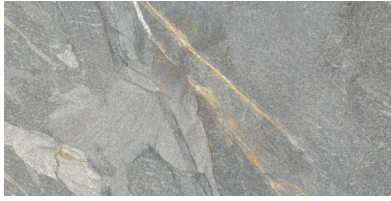

GRAMERCY

KITCHEN AND BATH

PRODUCT
CAPRI GREY 12X24

Tile | 12"x24" | Porcelain

GRAPHIC VARIETY

ROOM SCENES

TECHNICAL DATA

CODE: QUCJ-GR-1
NAME: Capri Grey 12X24
SERIES: Capri
SIZE: 12"x24"
FINISH: Natural
LOOK: Stone Look
EDGE: Rectified
FAMILY: Tile
FROST RESISTANCE: Yes
PEI: 4
SHADE VARIATION: V4
STYLE: Contemporary
SUITABLE FOR: Indoor, Outdoor
TYPOLOGY: Porcelain
THICKNESS (APH): 7 mm
TYPE OF PIECE: Field Tile
USE: Floor and Wall