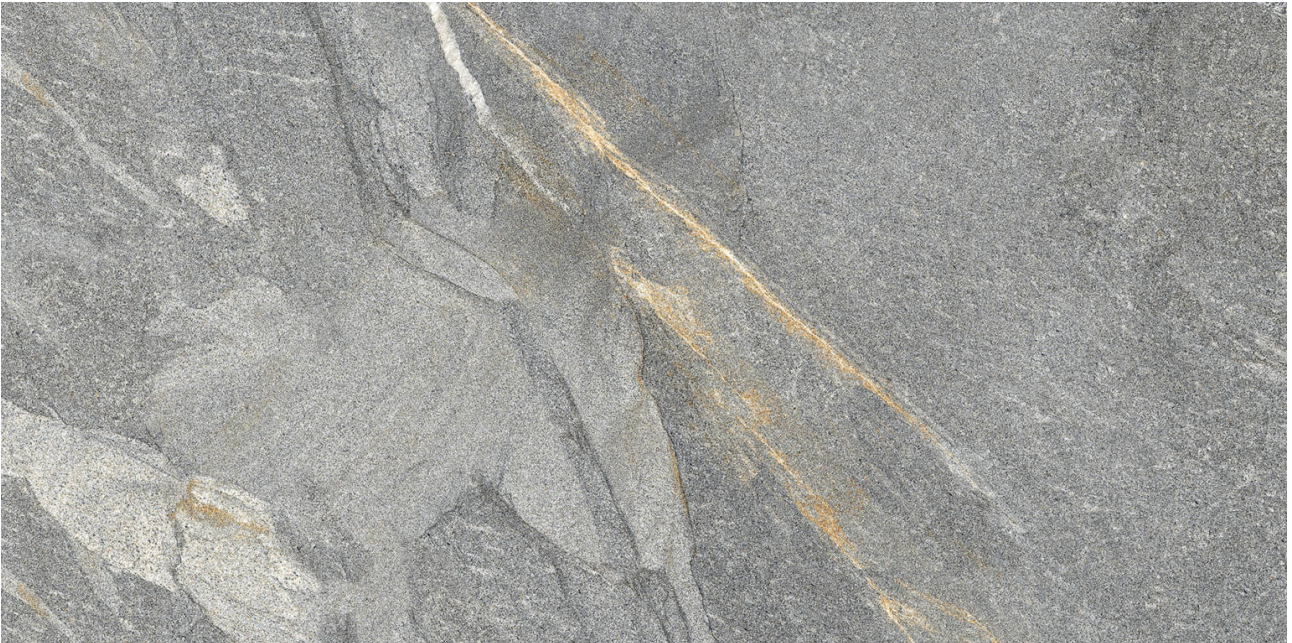

GRAMERCY

KITCHEN AND BATH

PRODUCT
CAPRI GREY 12X24

Tile | 12"x24" | Porcelain

GRAPHIC VARIETY

ROOM SCENES

TECHNICAL DATA

CODE: QUCJ-GR-1
NAME: Capri Grey 12X24
SERIES: Capri
SIZE: 12"x24"
FINISH: Natural
LOOK: Stone Look
EDGE: Rectified
FAMILY: Tile
FROST RESISTANCE: Yes
PEI: 4
SHADE VARIATION: V4
STYLE: Contemporary
SUITABLE FOR: Indoor, Outdoor
TYPOLOGY: Porcelain
THICKNESS (APH): 7 mm
TYPE OF PIECE: Field Tile
USE: Floor and Wall