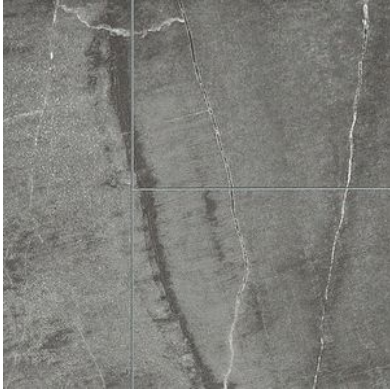

GRAMERCY

KITCHEN AND BATH

PRODUCT

CRACKED SLATE SHOWER WALL KIT 36X60X78

Waterproof Wall and Floor Covering | 36"x60"x78" | SPC

GRAPHIC VARIETY

ROOM SCENES

TECHNICAL DATA

CODE: LC53818
NAME: Cracked Slate Shower Wall Kit 36x60x78
SERIES: Cracked Slate Plus
SIZE: 36"x60"x78"
FINISH: Matt
LOOK: Stone Look
CLICK SYSTEM: Lico Fast Click
COMMERCIAL WARRANTY: 10 Year
EDGE: Beveled Edge
FAMILY: Waterproof Wall and Floor Covering
STYLE: Contemporary
SUITABLE FOR: Shower|Indoor
TYPOLOGY: SPC
TYPE OF PIECE: Kit
TYPOLOGY: Signature Plus Shower Wall
TOTAL THICKNESS: 5.0 mm
USE: Wall only