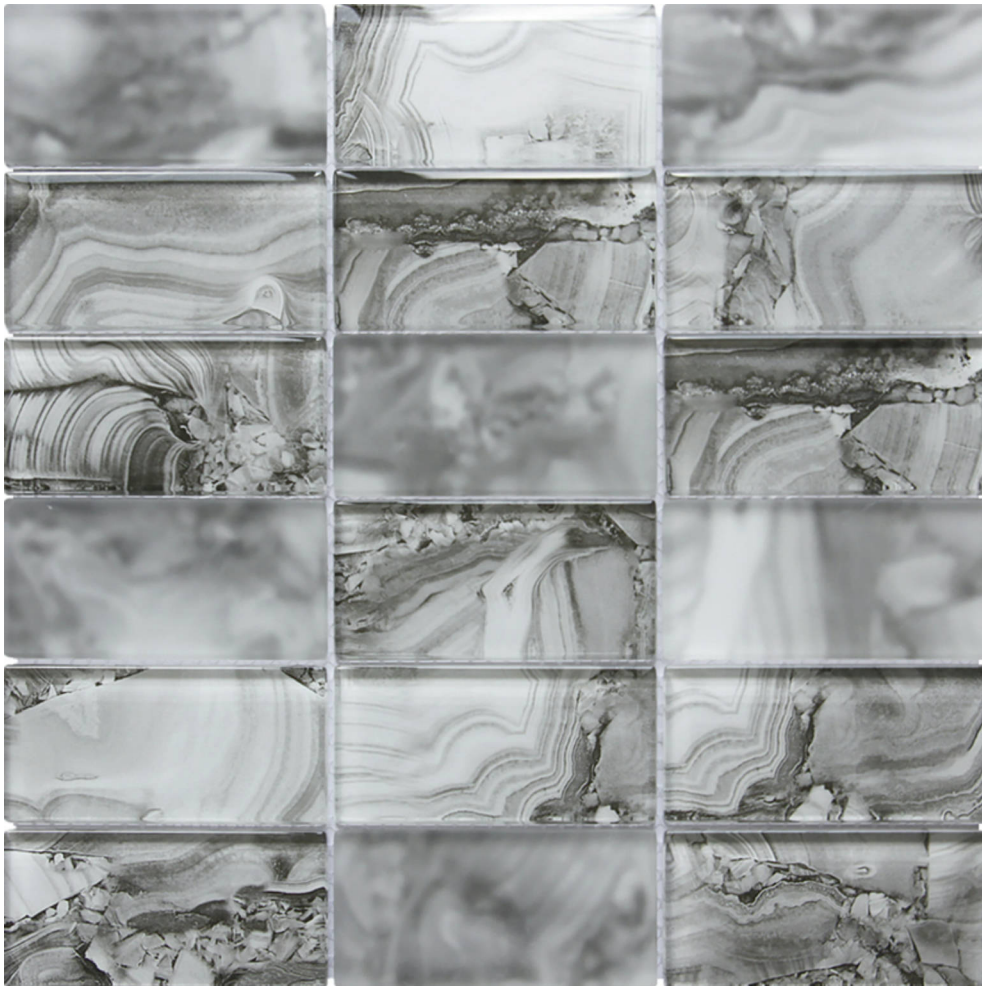

GRAMERCY

KITCHEN AND BATH

PRODUCT

ONYX PATTERN GREY GLASS SHEET MOSAIC

Mosaic and Decorative Tile | 11.8"x11.8" | Glass

TECHNICAL DATA

CODE: RVCHAWV050
NAME: Onyx Pattern Grey Glass Sheet Mosaic
SERIES: Chelsea Collection
SIZE: 11.8"x11.8"
LOOK: Multi-Look Mosaics
FAMILY: Mosaic and Decorative Tile
SUITABLE FOR: Backsplash,Indoor,Outdoor,Shower,Pool
TYPOLOGY: Glass
TYPE OF PIECE: Mosaic
USE: Wall only