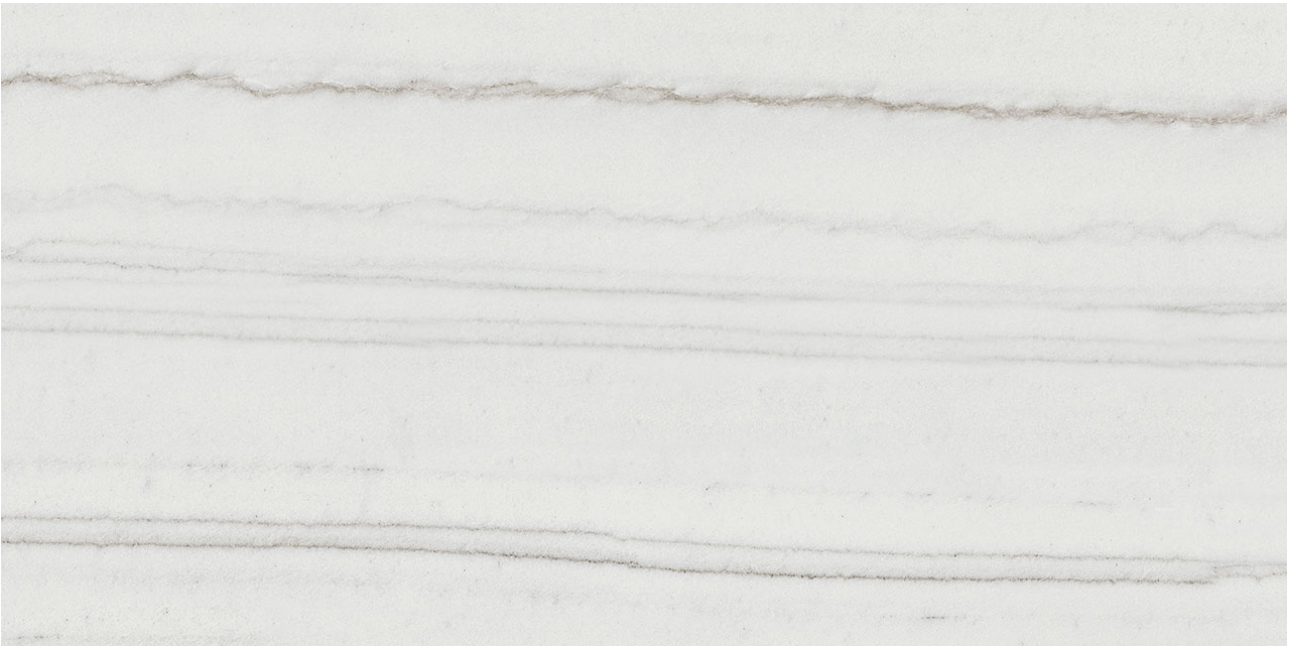

GRAMERCY

KITCHEN AND BATH

PRODUCT
ROYAL STONEWORKS 12X24 TUSCAN WHITE VEIN
POLISHED

Tile | 12"x24" | Porcelain

TECHNICAL DATA

CODE: QUSW-TW-5P

NAME: Royal Stoneworks 12X24 Tuscan White Vein Polished

SERIES: Royal Stoneworks

SIZE: 12"x24"

FINISH: Polished

LOOK: Stone Look

EDGE: Rectified

FAMILY: Tile

FROST RESISTANCE: Yes

STYLE: Contemporary

SUITABLE FOR: Indoor|Shower