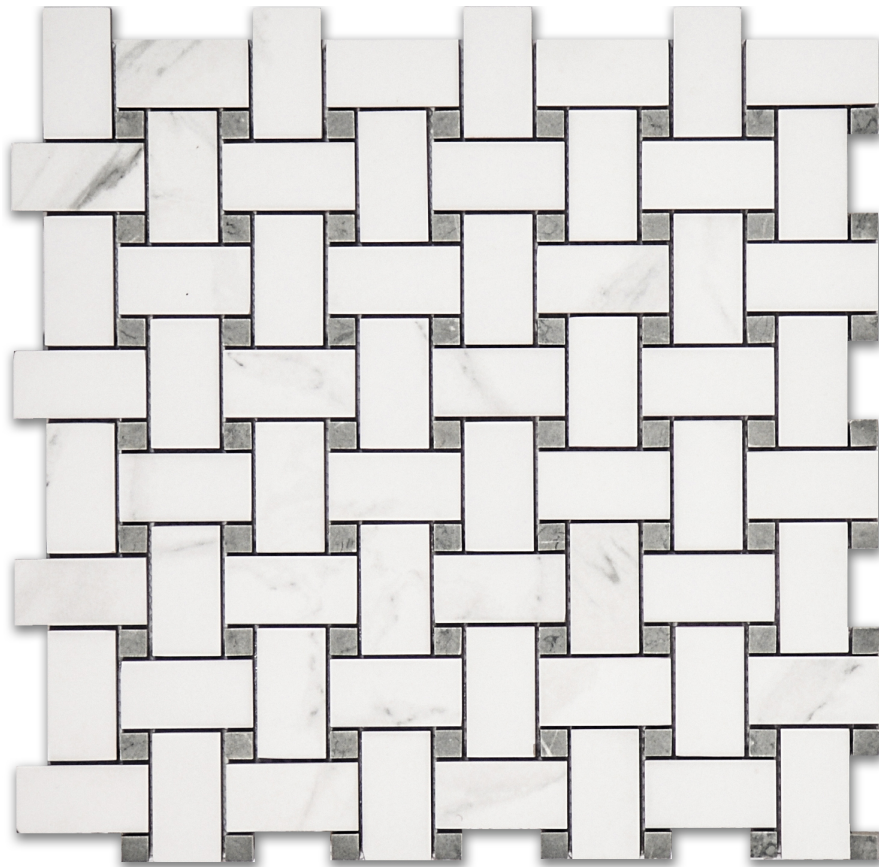

### TREASURE STATUARIO POLISHED BASKETWEAVE MOSAIC

---

Tile | 12"x12" | Porcelain

**GRAPHIC VARIETY**

**TECHNICAL DATA**

CODE: QUTS-ST-M3  
NAME: Treasure Statuario Polished Basketweave Mosaic  
SERIES: Treasure  
SIZE: 12"x12"  
FINISH: Polished  
LOOK: Marble Look  
FAMILY: Tile  
MOSAIC CHIP SIZE: Mesh-Mounted  
SHADE VARIATION: V3  
STYLE: Contemporary  
SUITABLE FOR: Indoor, Shower, Backsplash  
TYPOLOGY: Porcelain  
TYPE OF PIECE: Mosaic  
USE: Floor and Wall