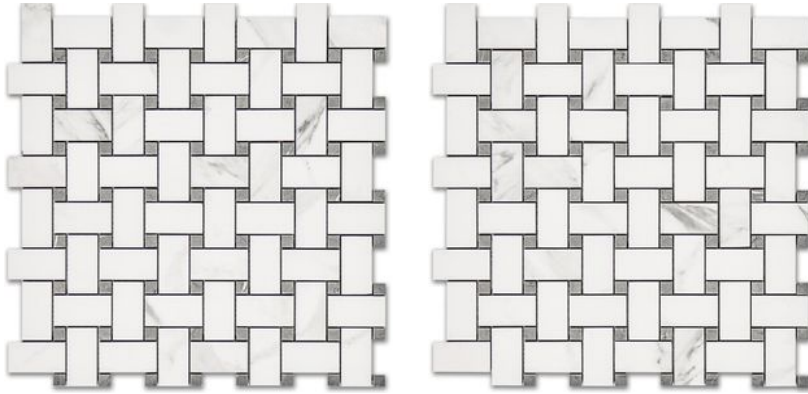

### TREASURE STATUARIO POLISHED BASKETWEAVE MOSAIC

---

Tile | 12"x12" | Porcelain

**GRAPHIC VARIETY**

**TECHNICAL DATA**

CODE: QUTS-ST-M3  
NAME: Treasure Statuario Polished Basketweave Mosaic  
SERIES: Treasure  
SIZE: 12"x12"  
FINISH: Polished  
LOOK: Marble Look  
FAMILY: Tile  
MOSAIC CHIP SIZE: Mesh-Mounted  
SHADE VARIATION: V3  
STYLE: Contemporary  
SUITABLE FOR: Indoor, Shower, Backsplash  
TYPOLOGY: Porcelain  
TYPE OF PIECE: Mosaic  
USE: Floor and Wall