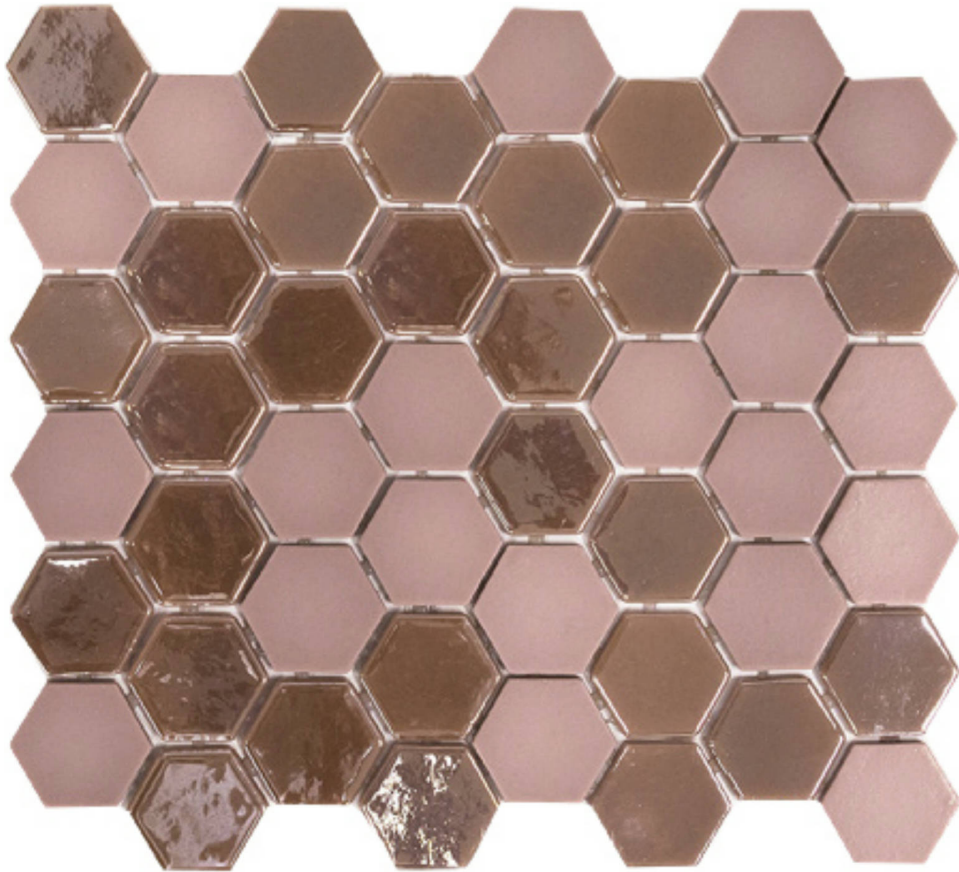

GRAMERCY

KITCHEN AND BATH

PRODUCT

CONFETTI MOSAIC PINK

Mosaic and Decorative Tile | 10.75"x12.5" | Glass

TECHNICAL DATA

CODE: RVHA093
NAME: Confetti Mosaic Pink
SERIES: Hamptons Collection
SIZE: 10.75"x12.5"
LOOK: Multi-Look Mosaics
FAMILY: Mosaic and Decorative Tile
STYLE: Contemporary
SUITABLE FOR: Backsplash, Indoor
TYPOLOGY: Glass
TYPE OF PIECE: Mosaic
USE: Wall only