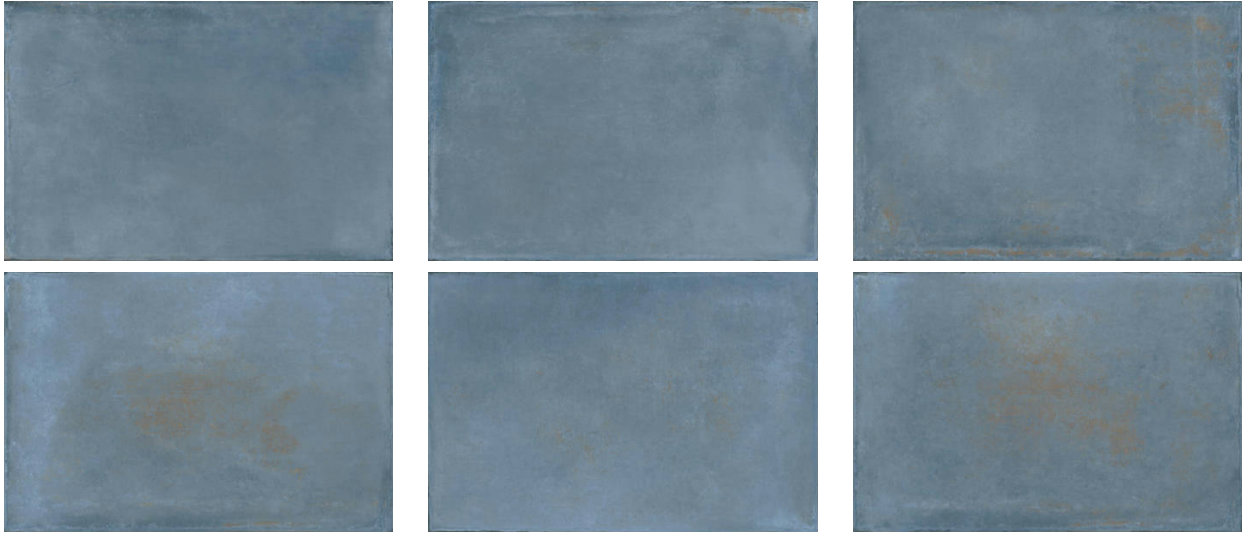

# GRAMERCY

KITCHEN AND BATH

---

**PRODUCT**  
**SEABROOK BLU 16X24**

---

Tile | 16"x24" | Glazed Porcelain

**GRAPHIC VARIETY**

**ROOM SCENES**

**TECHNICAL DATA**

CODE: QU CR-SE-4  
NAME: Seabrook Blu 16x24  
SERIES: Charleston  
SIZE: 16"x24"  
FINISH: Matt  
LOOK: Terracotta  
BREAKING STRENGTH (APH): SAFE 1300 N  
CHEMICAL RESISTANCE (APH): Not Affected  
DCOF (APH): >0.89  
FAMILY: Tile  
FROST RESISTANCE: Yes  
PEI: 4  
SHADE VARIATION: V1  
STAIN RESISTANCE (APH): Not Affected  
STYLE: Contemporary  
SUITABLE FOR: Backsplash|Indoor|Shower  
TYPOLOGY: Glazed Porcelain  
THICKNESS (APH): 9.5  
TYPE OF PIECE: Field Tile  
USE: Floor and Wall