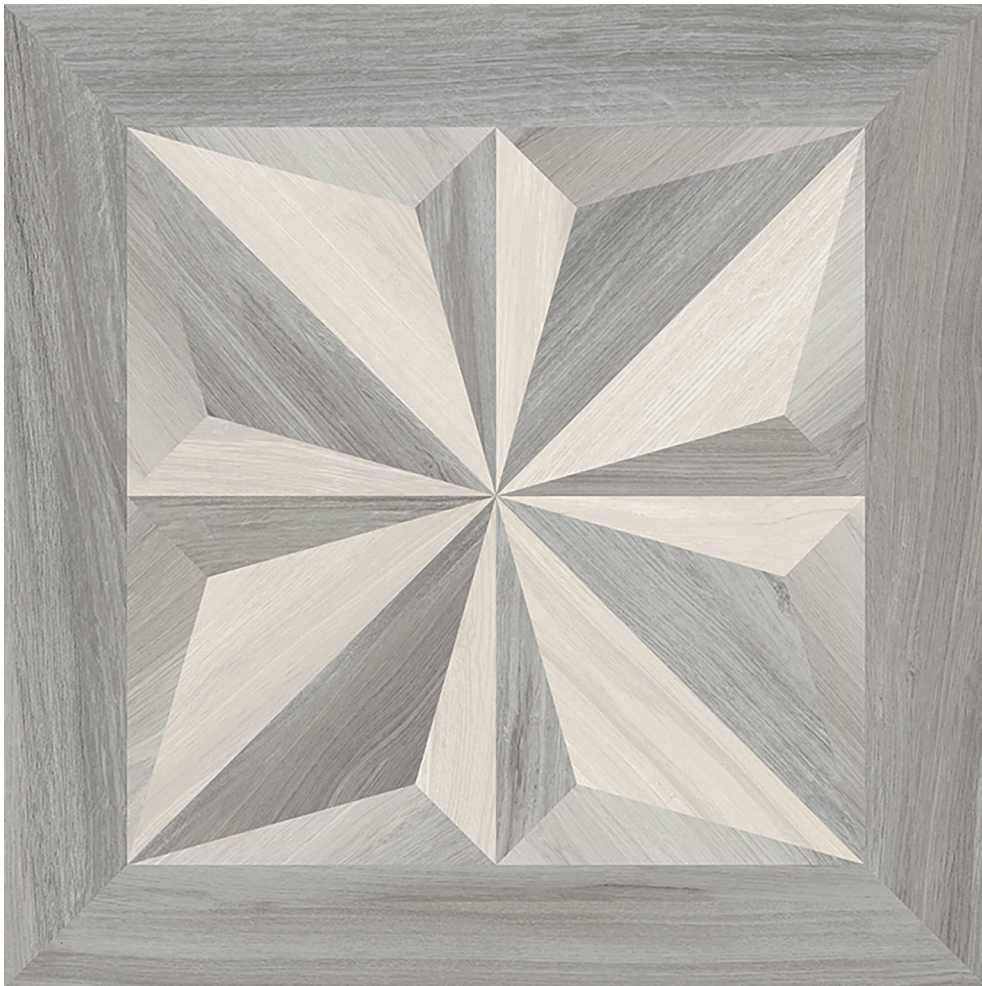

GRAMERCY

KITCHEN AND BATH

PRODUCT
CHAMPLAIN GREY 24X24

Tile | 24"x24" | Porcelain

GRAPHIC VARIETY

ROOM SCENES

TECHNICAL DATA

CODE: QUMN-CH-2N
NAME: Champlain Grey 24X24
SERIES: Marina
SIZE: 24"x24"
FINISH: Matt
LOOK: Wood Look
CHEMICAL RESISTANCE (APH): Not Affected
EDGE: Rectified
FAMILY: Tile
FROST RESISTANCE: Yes
PEI: 4
STAIN RESISTANCE (APH): Not Affected
STYLE: Traditional
SUITABLE FOR: Indoor
TYPOLOGY: Porcelain
TYPE OF PIECE: Field Tile
USE: Floor and Wall
NOTES: Also pairs with Saranac White