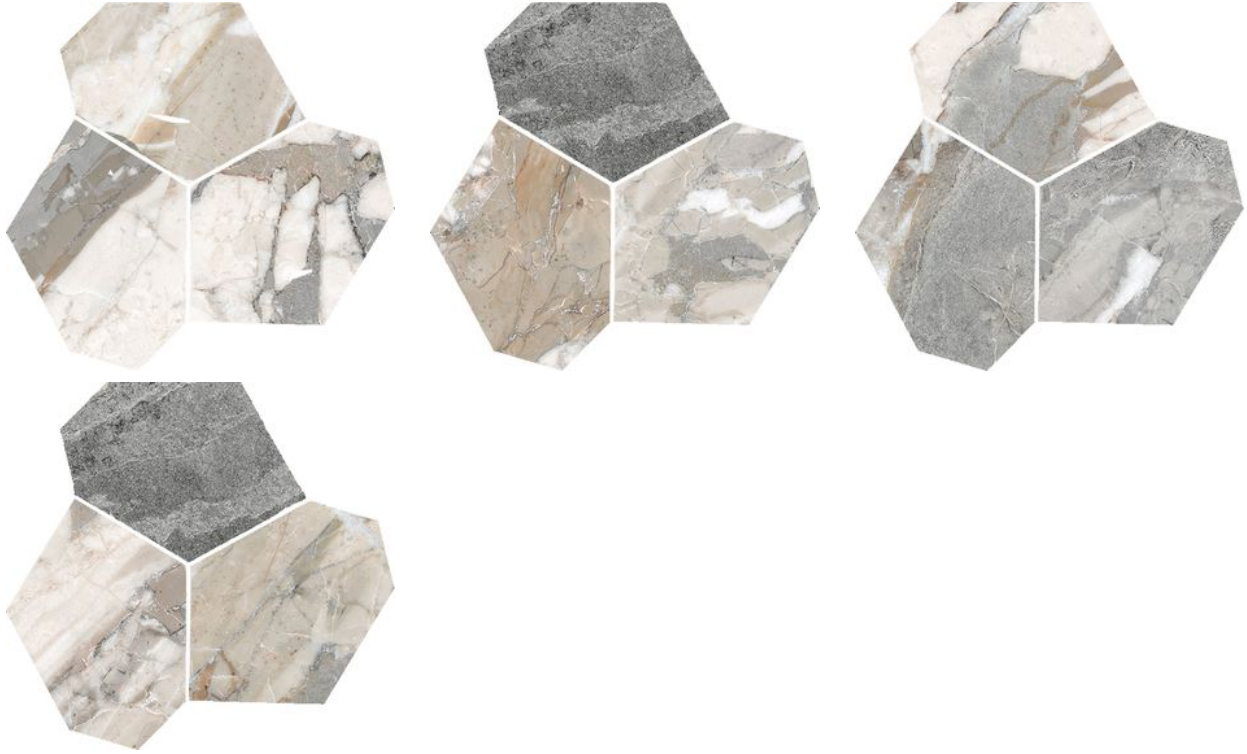

GRAMERCY

KITCHEN AND BATH

PRODUCT

DYNASTY GREY POLISHED/MATTE 11X12 EGGS MOSAIC

Tile | 11"x12" | Porcelain

GRAPHIC VARIETY

TECHNICAL DATA

CODE: QUDY-GR-M2
NAME: Dynasty Grey Polished/Matte 11X12 Eggs Mosaic
SERIES: Dynasty
SIZE: 11"x12"
FINISH: Polished/Matte
LOOK: Marble Look
BREAKING STRENGTH (APH): min. 35 N/mm²
CHEMICAL RESISTANCE (APH): Not Affected
FAMILY: Tile
FROST RESISTANCE: Yes
PEI: 4
SHADE VARIATION: V4
STAIN RESISTANCE (APH): Not Affected
STYLE: Traditional
SUITABLE FOR: Indoor| Outdoor| Pool| Backsplash| Shower
TYPOLOGY: Porcelain
THICKNESS (APH): 8.5 Mm
TYPE OF PIECE: Mosaic
USE: Floor and Wall