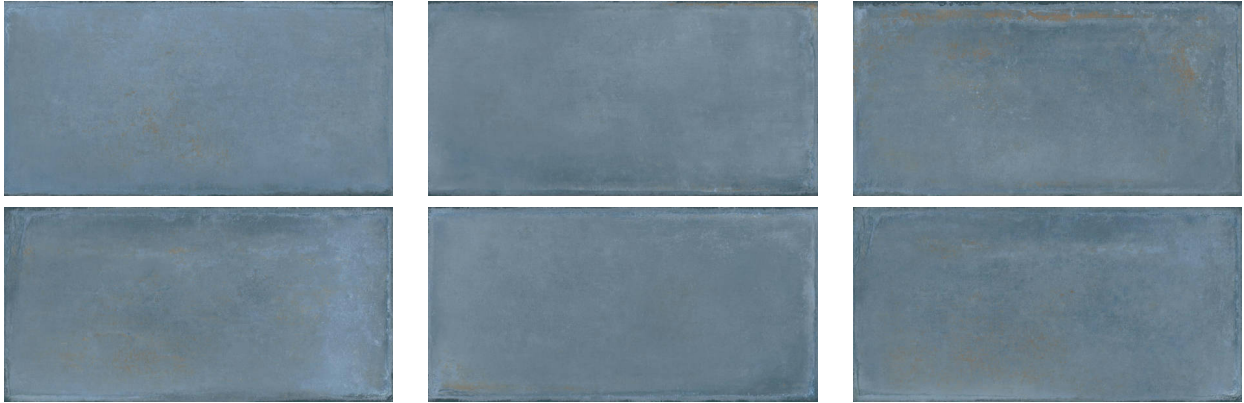

GRAMERCY

KITCHEN AND BATH

PRODUCT
SEABROOK BLU 8X16F

Tile | 8"x16" | Glazed Porcelain

GRAPHIC VARIETY

ROOM SCENES

TECHNICAL DATA

CODE: QUCR-SE-2
NAME: Seabrook Blu 8x16F
SERIES: Charleston
SIZE: 8"x16"
FINISH: Matt
LOOK: Terracotta
BREAKING STRENGTH (APH): SAFE 1300 N
CHEMICAL RESISTANCE (APH): Not Affected
DCOF (APH): >0.89
FAMILY: Tile
FROST RESISTANCE: Yes
PEI: 4
SHADE VARIATION: V1
STAIN RESISTANCE (APH): Not Affected
STYLE: Contemporary
SUITABLE FOR: Backsplash|Indoor|Shower
TYPOLOGY: Glazed Porcelain
THICKNESS (APH): 9.5
TYPE OF PIECE: Field Tile
USE: Floor and Wall