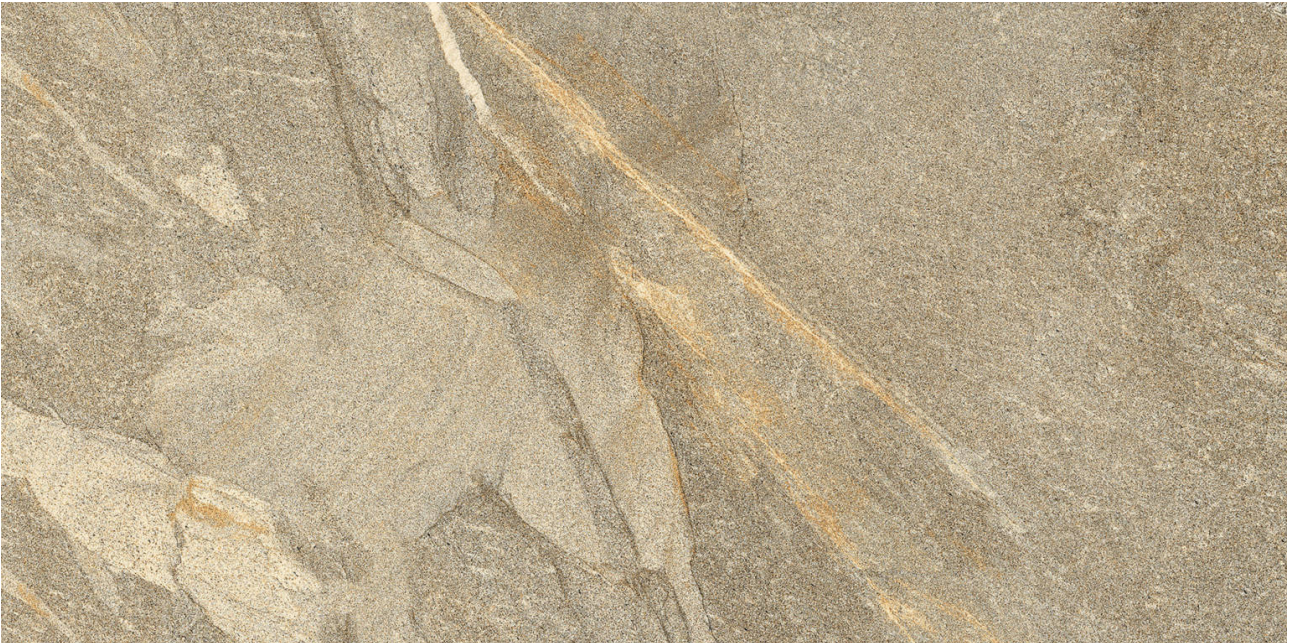

GRAMERCY

KITCHEN AND BATH

PRODUCT

CAPRI BEIGE 12X24

Tile | 12"x24" | Porcelain

GRAPHIC VARIETY

ROOM SCENES

TECHNICAL DATA

CODE: QUCJ-BE-1
NAME: Capri Beige 12X24
SERIES: Capri
SIZE: 12"x24"
FINISH: Natural
LOOK: Stone Look
EDGE: Rectified
FAMILY: Tile
FROST RESISTANCE: Yes
PEI: 4
SHADE VARIATION: V4
STYLE: Contemporary
SUITABLE FOR: Indoor, Outdoor
TYPOLOGY: Porcelain
THICKNESS (APH): 7 mm
TYPE OF PIECE: Field Tile
USE: Floor and Wall