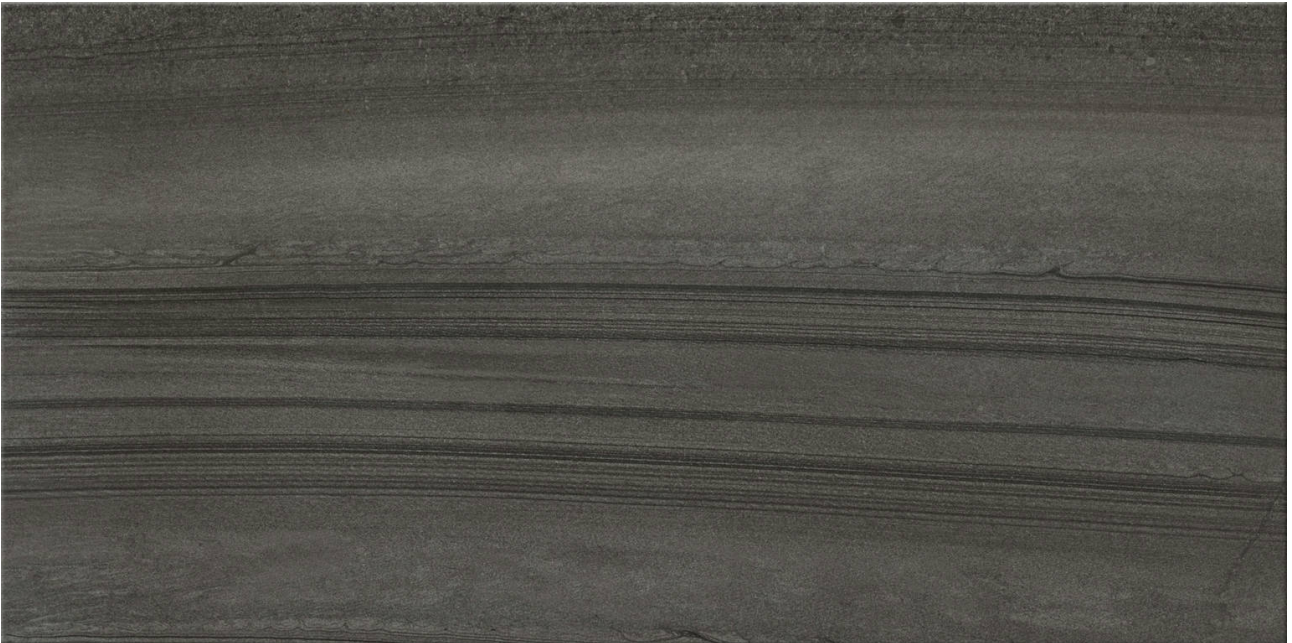

# GRAMERCY

KITCHEN AND BATH

---

**PRODUCT**  
**12X24 ROCK DARK**

---

Tile | 12"x24" | Porcelain

**TECHNICAL DATA**

CODE: QURH-RO-1N  
NAME: 12x24 Rock Dark  
SERIES: Rhythm  
SIZE: 12"x24"  
FINISH: Matt  
LOOK: Marble Look  
FAMILY: Tile  
FROST RESISTANCE: Yes  
PEI: 4  
STYLE: Contemporary  
SUITABLE FOR: Indoor|Shower  
TYPOLOGY: Porcelain  
TYPE OF PIECE: Field Tile  
USE: Floor and Wall