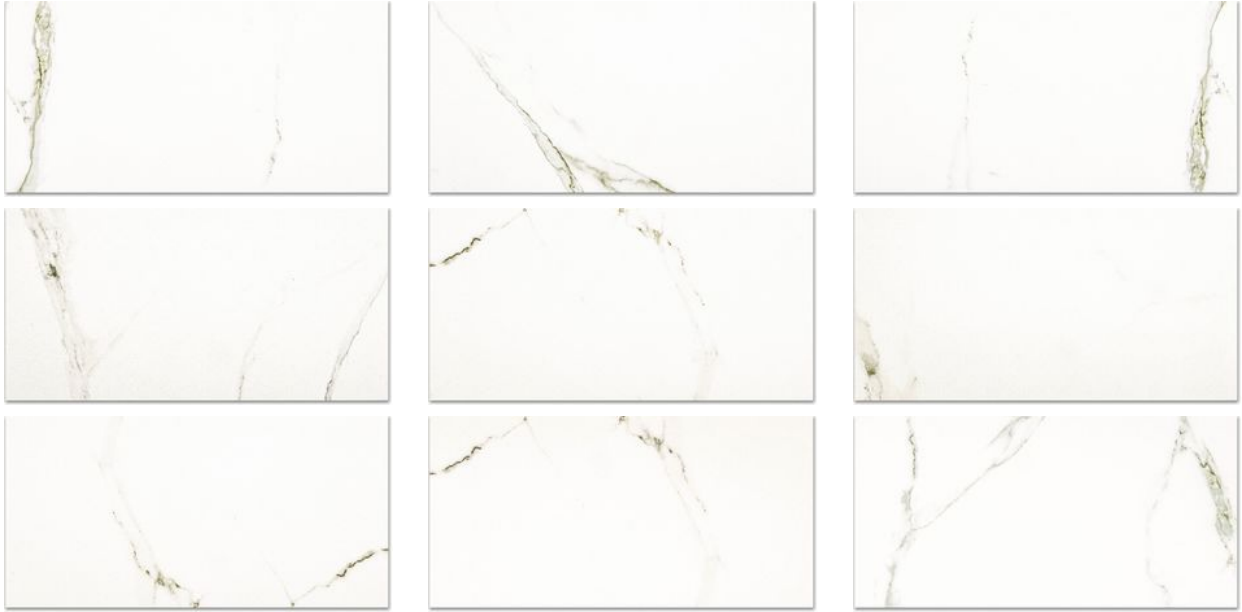

GRAMERCY

KITCHEN AND BATH

PRODUCT

MATTE ADORATION 16X32

Tile | 16"x31" | Porcelain

GRAPHIC VARIETY

TECHNICAL DATA

CODE: QUAD-AD-5N
NAME: Matte Adoration 16X32
SERIES: Ardor
SIZE: 16"x31"
FINISH: Matt
LOOK: Marble Look
EDGE: Rectified
FAMILY: Tile
FROST RESISTANCE: Yes
STYLE: Contemporary
SUITABLE FOR: Backsplash
TYPOLOGY: Porcelain
TYPE OF PIECE: Field Tile
USE: Floor and Wall