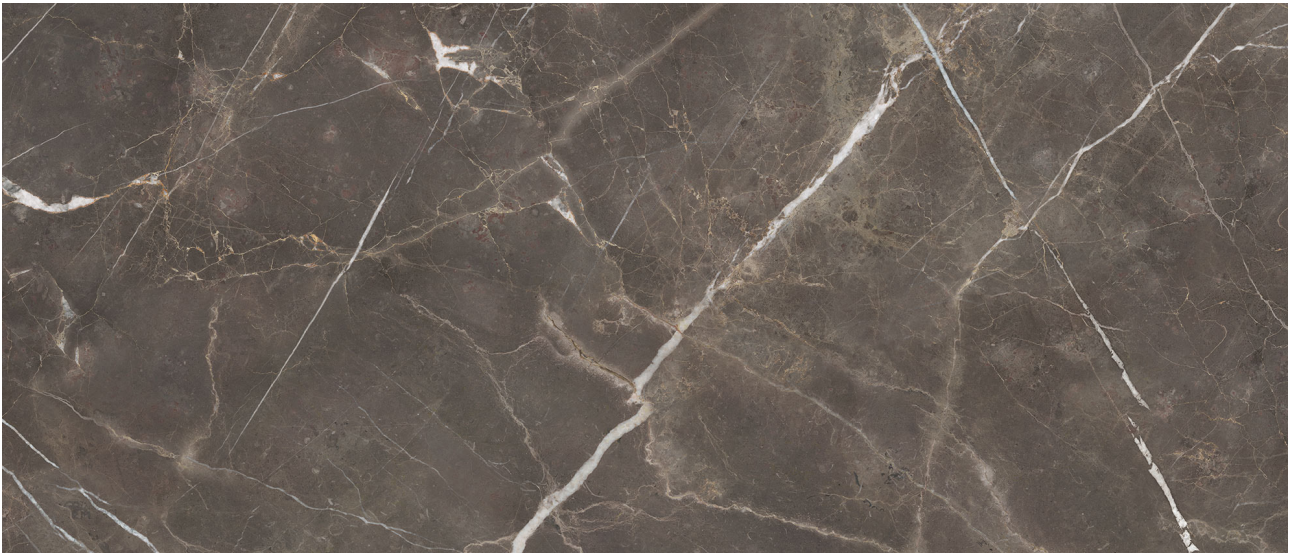

# GRAMERCY

KITCHEN AND BATH

---

**PRODUCT**  
**ROYAL STONWORKS 48X110 REGAL BROWN MARBLE**  
**HONED**

---

Tile | 48"x110" | Sintered Slab

**TECHNICAL DATA**

CODE: QUSW-RM-2H  
NAME: Royal Stoneworks 48X110 Regal Brown Marble Honed  
SERIES: Royal Stoneworks  
SIZE: 48"x110"  
FINISH: Honed  
LOOK: Stone Look  
EDGE: Rectified  
FAMILY: Tile  
FROST RESISTANCE: Yes  
SHADE VARIATION: V3  
STYLE: Contemporary  
SUITABLE FOR: Indoor|Shower  
TYPOLOGY: Sintered Slab  
TYPE OF PIECE: Field Tile  
USE: Floor and Wall