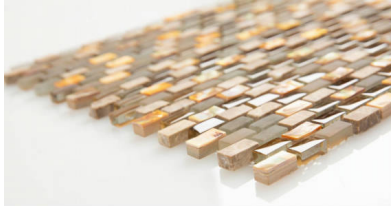

GRAMERCY

KITCHEN AND BATH

PRODUCT

BROWN YAHLY MOSAIC

Mosaic and Decorative Tile | 11"x11" | Mixed Materials

GRAPHIC VARIETY

ROOM SCENES

TECHNICAL DATA

CODE: ML790031228
NAME: Brown Yahly Mosaic
SERIES: Milstone
SIZE: 11"x11"
FINISH: Matt
LOOK: Multi-Look Mosaics
FAMILY: Mosaic and Decorative Tile
MOSAIC CHIP SIZE: Mesh-Mounted
SUITABLE FOR: Backsplash|Indoor
TYPOLOGY: Mixed Materials
TYPE OF PIECE: Mosaic
USE: Wall only
NOTES: Number Of Rows Per Sheet = 24