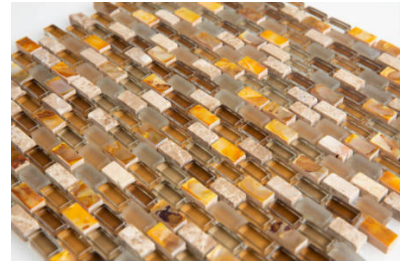

GRAMERCY

KITCHEN AND BATH

PRODUCT

BROWN YAHLY MOSAIC

Mosaic and Decorative Tile | 11"x11" | Mixed Materials

GRAPHIC VARIETY

ROOM SCENES

TECHNICAL DATA

CODE: ML790031228
NAME: Brown Yahly Mosaic
SERIES: Milstone
SIZE: 11"x11"
FINISH: Matt
LOOK: Multi-Look Mosaics
FAMILY: Mosaic and Decorative Tile
MOSAIC CHIP SIZE: Mesh-Mounted
SUITABLE FOR: Backsplash|Indoor
TYPOLOGY: Mixed Materials
TYPE OF PIECE: Mosaic
USE: Wall only
NOTES: Number Of Rows Per Sheet = 24