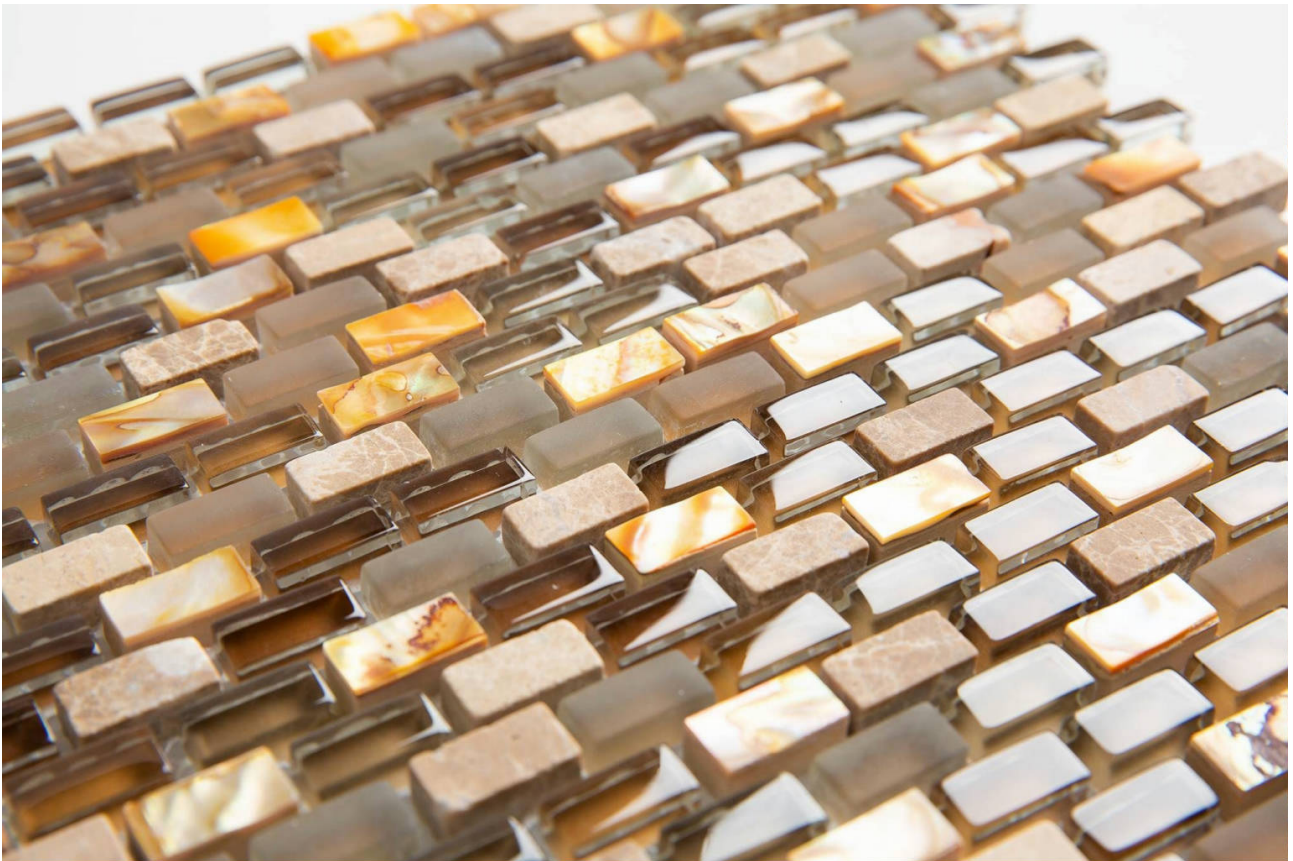

GRAMERCY

KITCHEN AND BATH

PRODUCT

BROWN YAHLY MOSAIC

Mosaic and Decorative Tile | 11"x11" | Mixed Materials

GRAPHIC VARIETY

ROOM SCENES

TECHNICAL DATA

CODE: ML790031228
NAME: Brown Yahly Mosaic
SERIES: Milstone
SIZE: 11"x11"
FINISH: Matt
LOOK: Multi-Look Mosaics
FAMILY: Mosaic and Decorative Tile
MOSAIC CHIP SIZE: Mesh-Mounted
SUITABLE FOR: Backsplash|Indoor
TYPOLOGY: Mixed Materials
TYPE OF PIECE: Mosaic
USE: Wall only
NOTES: Number Of Rows Per Sheet = 24