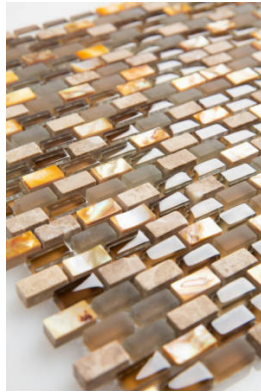

GRAMERCY

KITCHEN AND BATH

PRODUCT

BROWN YAHLY MOSAIC

Mosaic and Decorative Tile | 11"x11" | Mixed Materials

GRAPHIC VARIETY

ROOM SCENES

TECHNICAL DATA

CODE: ML790031228
NAME: Brown Yahly Mosaic
SERIES: Milstone
SIZE: 11"x11"
FINISH: Matt
LOOK: Multi-Look Mosaics
FAMILY: Mosaic and Decorative Tile
MOSAIC CHIP SIZE: Mesh-Mounted
SUITABLE FOR: Backsplash|Indoor
TYPOLOGY: Mixed Materials
TYPE OF PIECE: Mosaic
USE: Wall only
NOTES: Number Of Rows Per Sheet = 24