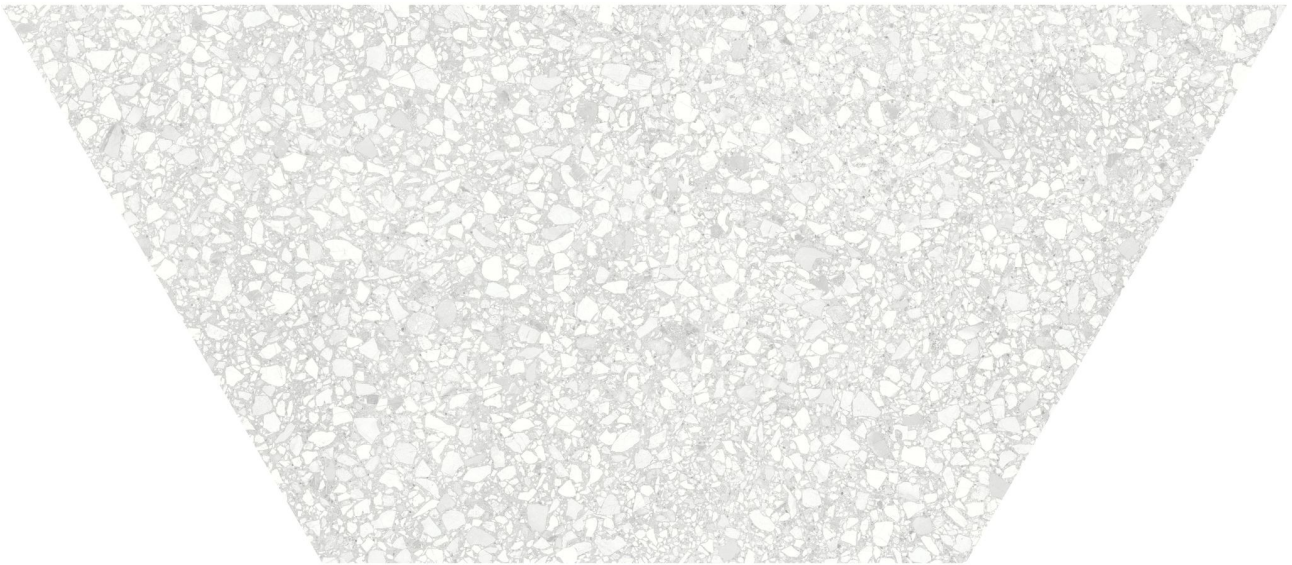

### STATION 10X24 PEARL HALF HEXAGON

---

Tile | 10"x24" | Color Body Porcelain

**TECHNICAL DATA**

CODE: AC4500-09390

NAME: Station 10x24 Pearl Half Hexagon

SERIES: Station

SIZE: 10"x24"

FINISH: Matte

LOOK: Terrazo

BREAKING STRENGTH (APH):  $\geq 360 \geq 1600$

CHEMICAL RESISTANCE (APH): CLASS A

DCOF (APH):  $\geq 0.50$

EDGE: Rectified

FAMILY: Tile

FROST RESISTANCE: Yes

PEI: 4

SHADE VARIATION: V3

SUITABLE FOR: Indoor| Outdoor

TYPOLOGY: Color Body Porcelain

THICKNESS (APH): 8.4mm

TYPE OF PIECE: Field Tile

USE: Floor and Wall

NOTES: This product is special order and cannot be cancelled, returned, or refunded.