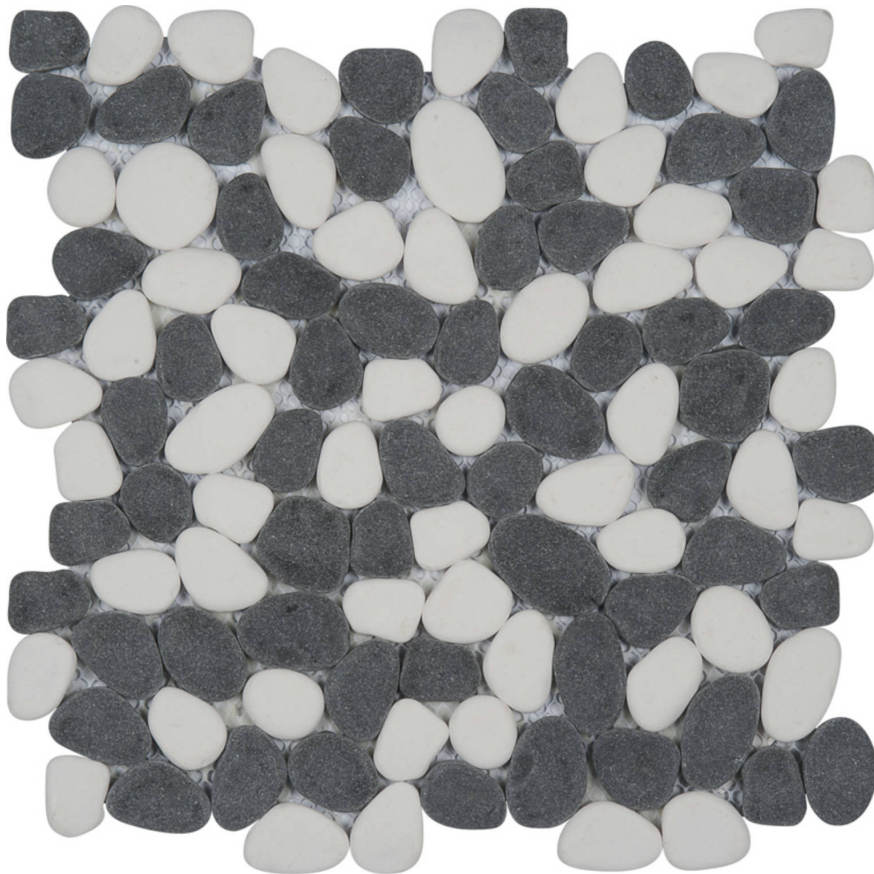

GRAMERCY

KITCHEN AND BATH

PRODUCT

WHITE&BLACK RECONSTITUTED PEBBLE INTERLOCKING MOSAIC

Mosaic and Decorative Tile | 12"x12" | Natural Stone

TECHNICAL DATA

CODE: RVCHAWP026
NAME: White&Black Reconstituted Pebble Interlocking Mosaic
SERIES: Chelsea Collection
SIZE: 12"x12"
LOOK: Multi-Look Mosaics
FAMILY: Mosaic and Decorative Tile
SUITABLE FOR: Backsplash,Indoor,Shower
TPOLOGY: Natural Stone
TYPE OF PIECE: Mosaic
USE: Floor and Wall