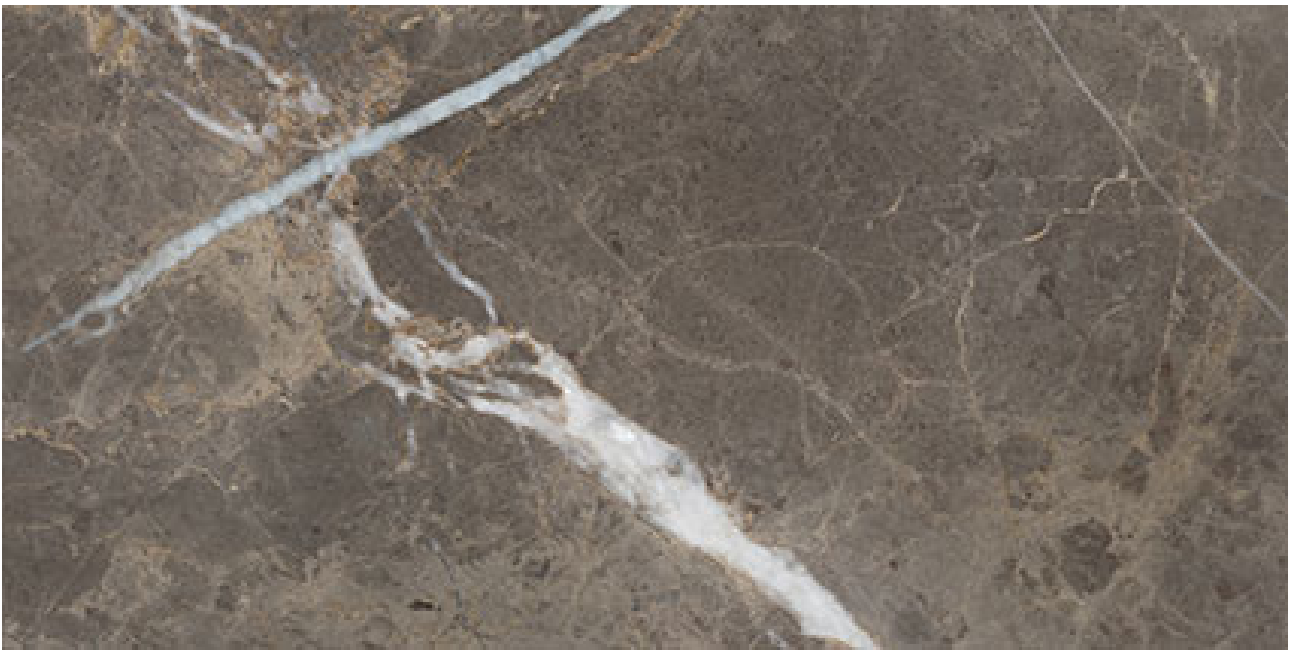

GRAMERCY

KITCHEN AND BATH

PRODUCT
ROYAL STONEWORKS 12X24 REGAL BROWN MARBLE
POLISHED

Tile | 12"x24" | Porcelain

TECHNICAL DATA

CODE: QUSW-RM-5P

NAME: Royal Stoneworks 12X24 Regal Brown Marble Polished

SERIES: Royal Stoneworks

SIZE: 12"x24"

FINISH: Polished

LOOK: Stone Look

EDGE: Rectified

FAMILY: Tile

FROST RESISTANCE: Yes

SHADE VARIATION: V3

STYLE: Contemporary

SUITABLE FOR: Indoor|Shower

TPOLOGY: Porcelain

TYPE OF PIECE: Field Tile

USE: Floor and Wall

NOTES: This product is special order and cannot be cancelled, returned, or refunded.

PACKING

| Size | Product type | BOX | | | PALLET | | |
|---------|--------------|-----|-------|----|--------|------|----|
| | | pcs | sqft | lb | boxes | sqft | lb |
| 12"x24" | Field Tile | 6 | 11.52 | | 48 | | |