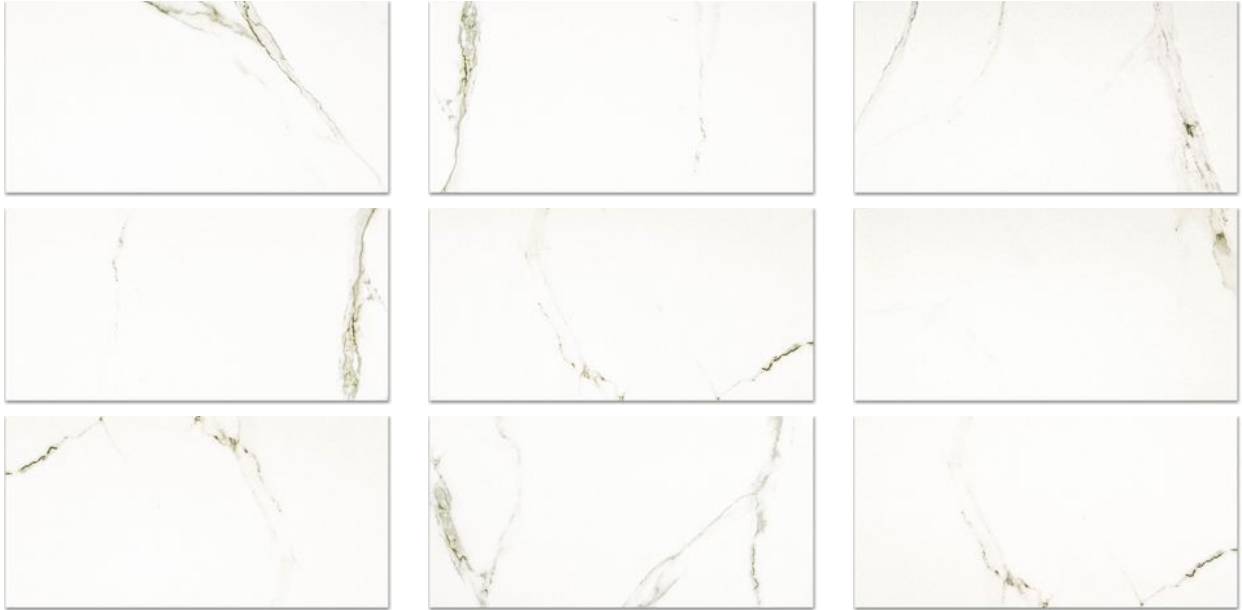

GRAMERCY

KITCHEN AND BATH

PRODUCT

POLISHED ADORATION 12X24

Tile | 12"x24" | Porcelain

GRAPHIC VARIETY

TECHNICAL DATA

CODE: QUAD-AD-2PN
NAME: Polished Adoration 12X24
SERIES: Ardor
SIZE: 12"x24"
FINISH: Polished
LOOK: Marble Look
EDGE: Rectified
FAMILY: Tile
FROST RESISTANCE: Yes
STYLE: Contemporary
SUITABLE FOR: Indoor
TYPOLOGY: Porcelain
TYPE OF PIECE: Field Tile
USE: Floor and Wall