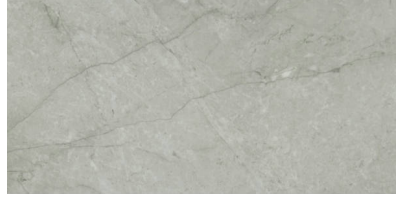

### ROMA ARGENTO HONED 24X48

---

Tile | 24"x48" | Glazed Porcelain

**GRAPHIC VARIETY**

**TECHNICAL DATA**

CODE: QULX-RO-4H  
NAME: Roma Argento Honed 24X48  
SERIES: Luxury  
SIZE: 24"x48"  
FINISH: Matt  
LOOK: Marble Look  
EDGE: Rectified  
FAMILY: Tile  
FROST RESISTANCE: Yes  
PEI: 4  
STYLE: Contemporary  
SUITABLE FOR: Indoor, Shower  
TYPOLOGY: Glazed Porcelain  
TYPE OF PIECE: Field Tile  
USE: Floor and Wall