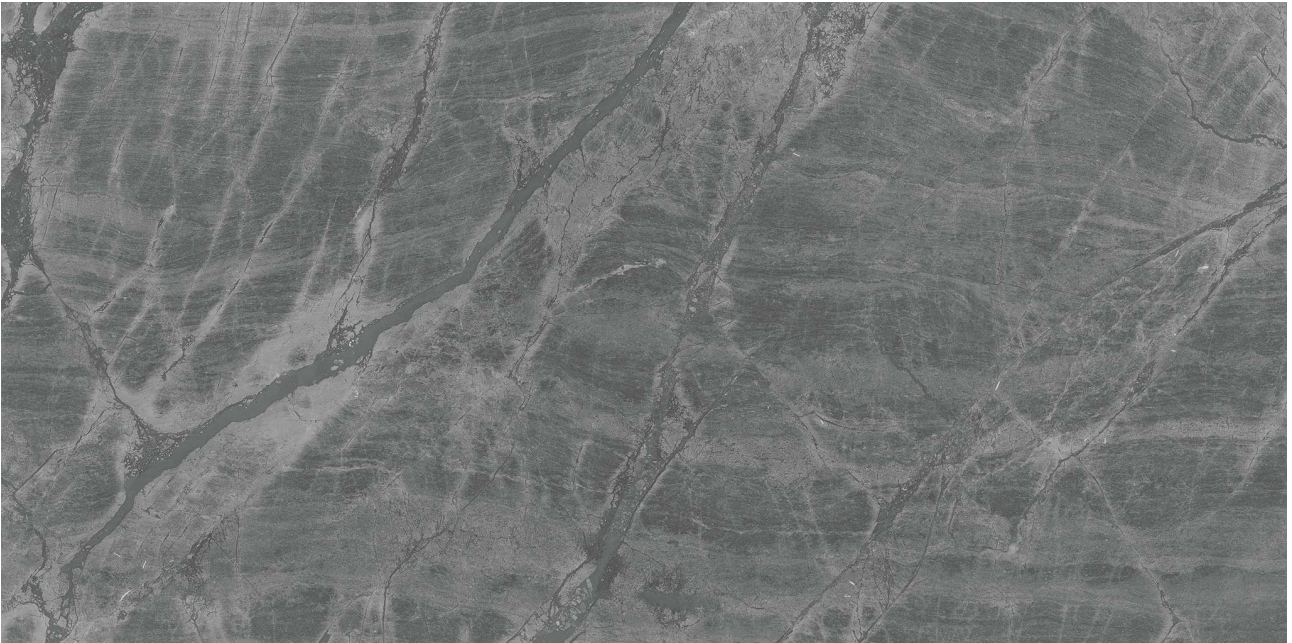

GRAMERCY

KITCHEN AND BATH

PRODUCT

GEMMA MYSTIQUE 18X36

Stone | 18"x36" | Marble

ROOM SCENES

TECHNICAL DATA

CODE: AS5000-05780
NAME: Gemma Mystique 18x36
SERIES: Gemma Mystique
SIZE: 18"x36"
FINISH: Brushed
EDGE: Straight Edge
FAMILY: Stone
SUITABLE FOR: Indoor|Shower
TYPOLOGY: Marble
TYPE OF PIECE: Field Tile
USE: Floor and Wall