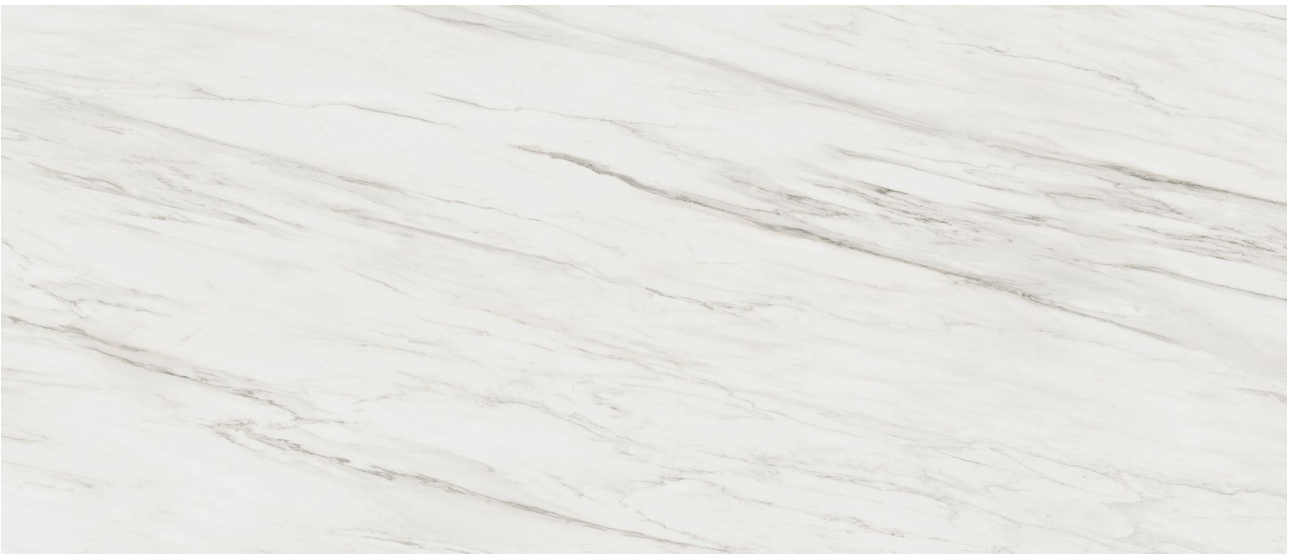

GRAMERCY

KITCHEN AND BATH

PRODUCT
ROYAL STONEWORKS 48X110 ITALIAN CREAM VEIN
POLISHED

Tile | 48"x110" | Sintered Slab

TECHNICAL DATA

CODE: QUSW-IC-2P

NAME: Royal Stoneworks 48X110 Italian Cream Vein Polished

SERIES: Royal Stoneworks

SIZE: 48"x110"

FINISH: Polished

LOOK: Stone Look

EDGE: Rectified

FAMILY: Tile

FROST RESISTANCE: Yes

STYLE: Contemporary

SUITABLE FOR: Indoor|Shower

TPOLOGY: Sintered Slab

TYPE OF PIECE: Field Tile

USE: Floor and Wall

NOTES: This product is special order and cannot be cancelled, returned, or refunded.

PACKING

Size	Product type	BOX			PALLET		
		pcs	sqft	lb	boxes	sqft	lb
48"x110"	Field Tile	1	36.06		36		