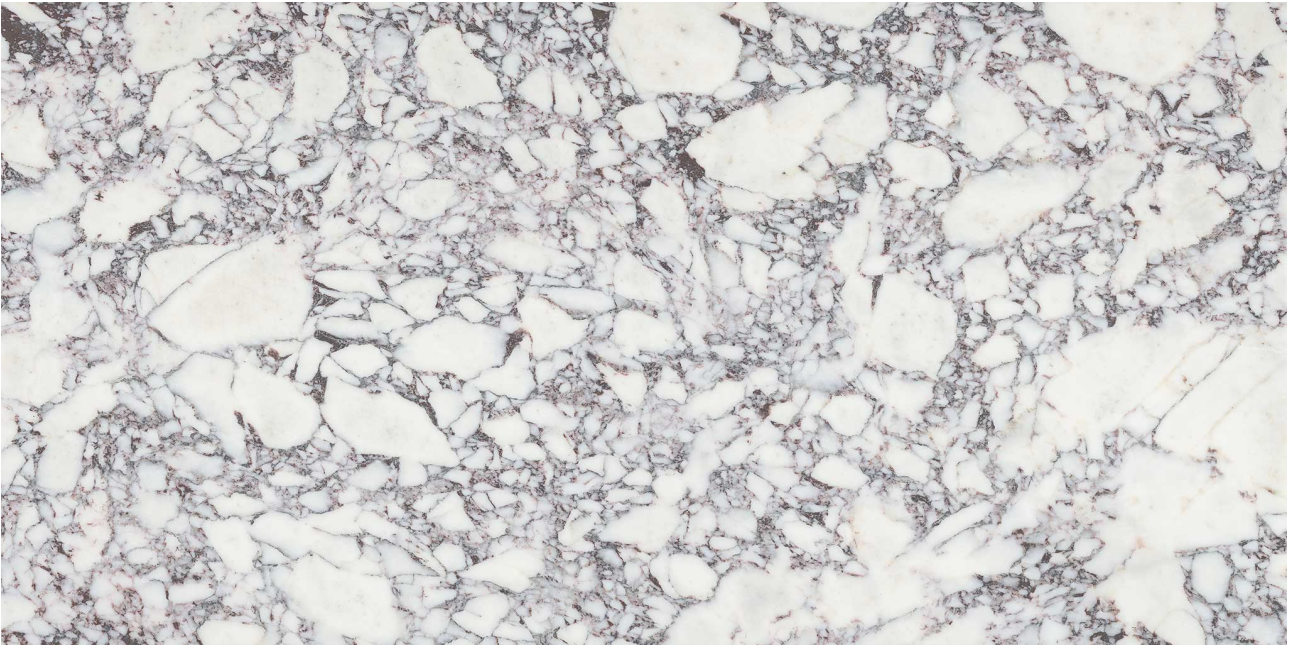

### VIOLA ROCCIA 18X36

---

Stone | 18"x36" | Marble

**ROOM SCENES**

**TECHNICAL DATA**

CODE: AS5000-05650  
NAME: Viola Roccia 18x36  
SERIES: Viola Roccia  
SIZE: 18"x36"  
FINISH: Honed  
EDGE: Straight Edge  
FAMILY: Stone  
SUITABLE FOR: Indoor|Shower  
TYPOLOGY: Marble  
TYPE OF PIECE: Field Tile  
USE: Floor and Wall