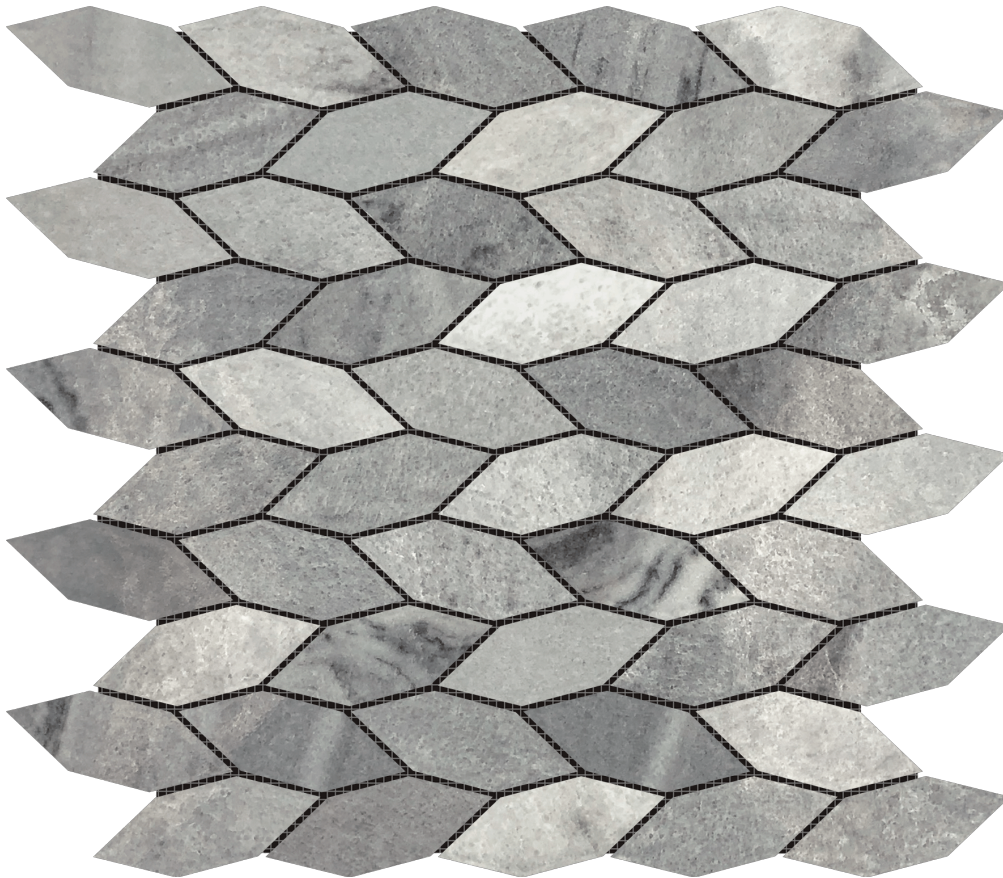

GRAMERCY

KITCHEN AND BATH

PRODUCT

ELONGATED HEXAGON ICE GREY \"LEAVES\" MOSAIC

Mosaic and Decorative Tile | 12\"x12\" | Marble

ROOM SCENES

TECHNICAL DATA

CODE: RVCHAWM116

NAME: Elongated Hexagon Ice Grey "Leaves" Mosaic

SERIES: Chelsea Collection

SIZE: 12"x12"

LOOK: Multi-Look Mosaics

FAMILY: Mosaic and Decorative Tile

SUITABLE FOR: Backsplash, Indoor, Outdoor, Shower, Pool