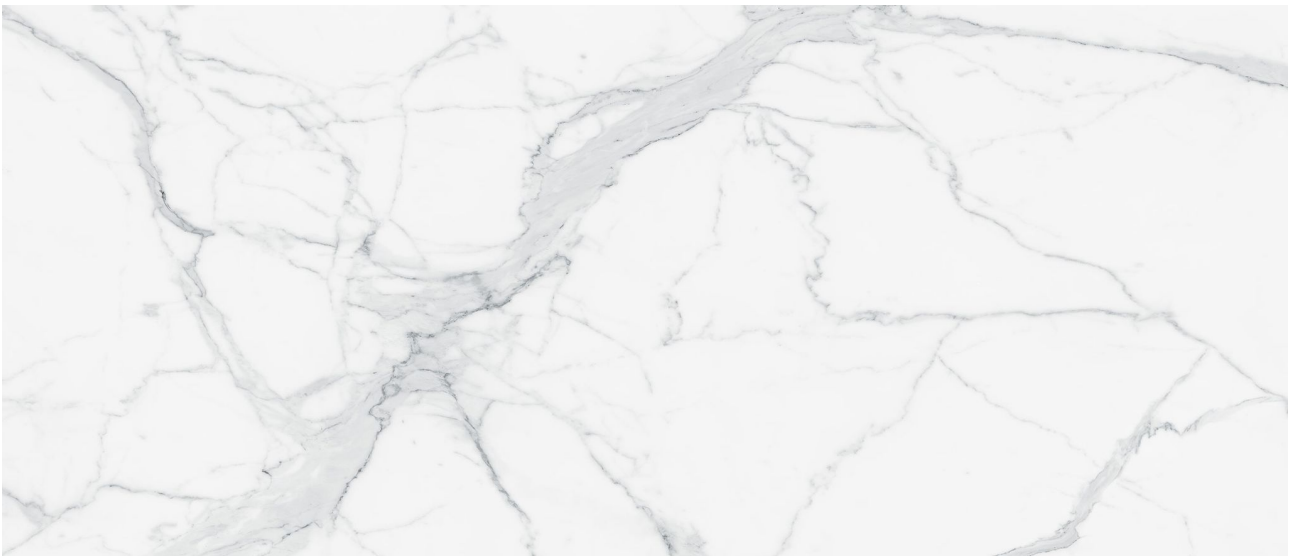

# GRAMERCY

KITCHEN AND BATH

---

**PRODUCT**  
**ROYAL STONEWORKS 48X110 GRANDVEIN WHITE**  
**POLISHED**

---

Tile | 48"x110" | Sintered Slab

**TECHNICAL DATA**

CODE: QUSW-GV-2P  
NAME: Royal Stoneworks 48X110 Grandvein White Polished  
SERIES: Royal Stoneworks  
SIZE: 48"x110"  
FINISH: Polished  
LOOK: Stone Look  
EDGE: Rectified  
FAMILY: Tile  
FROST RESISTANCE: Yes  
SHADE VARIATION: V3  
STYLE: Contemporary  
SUITABLE FOR: Indoor|Shower  
TYPOLOGY: Sintered Slab  
TYPE OF PIECE: Field Tile  
USE: Floor and Wall