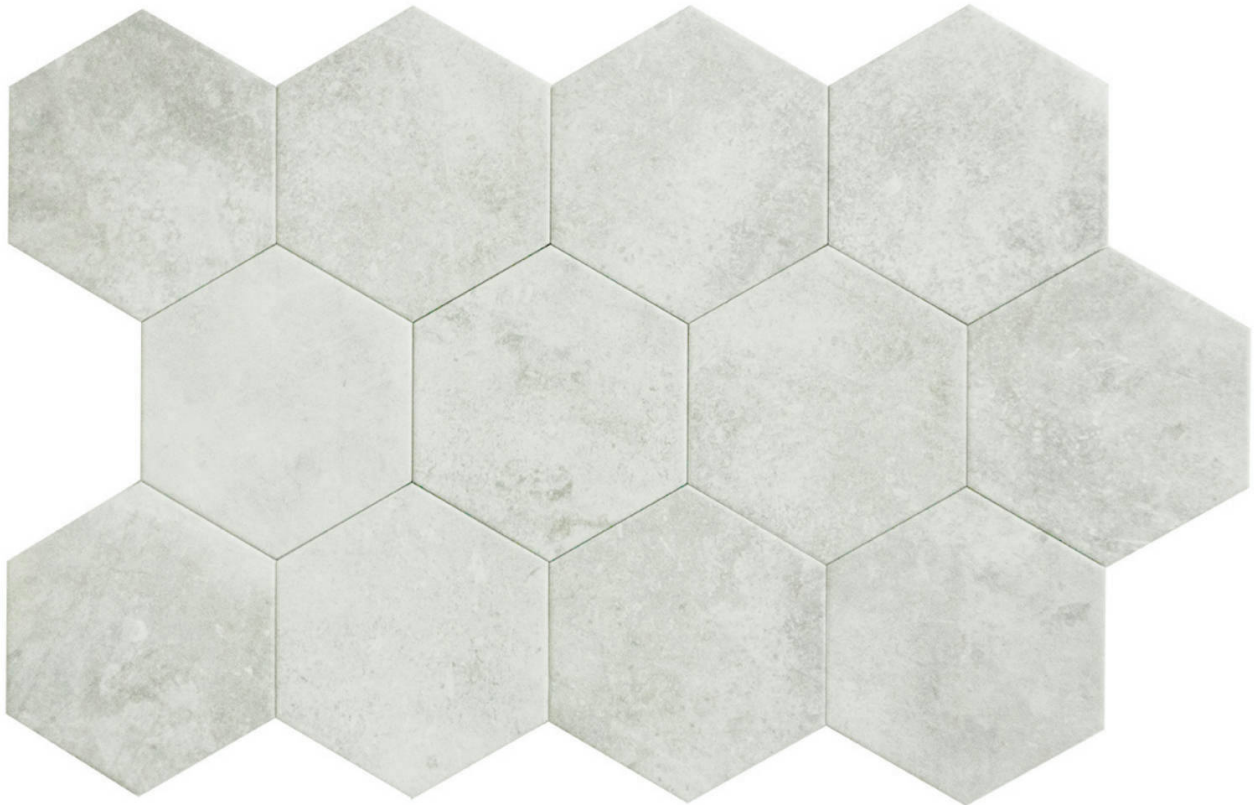

### SEVILLE 5.5X6.3" WHITE HEXAGON

---

Tile | 5.5"x6.3" | Porcelain

**GRAPHIC VARIETY**

**DETAILS**

**ROOM SCENES**

**TECHNICAL DATA**

CODE: QUSE-WH-1  
NAME: Seville 5.5X6.3" White Hexagon  
SERIES: Seville  
SIZE: 5.5"x6.3"  
FINISH: Matt  
LOOK: Concrete  
FAMILY: Tile  
FROST RESISTANCE: Yes  
PEI: 4  
STYLE: Traditional  
SUITABLE FOR: Backsplash|Indoor|Outdoor|Pool|Shower  
TYPOLOGY: Porcelain  
TYPE OF PIECE: Field Tile  
USE: Floor and Wall