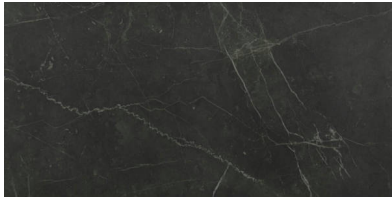

GRAMERCY

KITCHEN AND BATH

PRODUCT

TIVOLI NERO POLISHED 12X24

Tile | 12"x24" | Glazed Porcelain

GRAPHIC VARIETY

TECHNICAL DATA

CODE: QULX-TI-2PN
NAME: Tivoli Nero Polished 12X24
SERIES: Luxury
SIZE: 12"x24"
FINISH: Polished
LOOK: Marble Look
EDGE: Rectified
FAMILY: Tile
FROST RESISTANCE: Yes
PEI: 4
STYLE: Contemporary
SUITABLE FOR: Indoor|Shower
TYPOLOGY: Glazed Porcelain
TYPE OF PIECE: Field Tile
USE: Floor and Wall