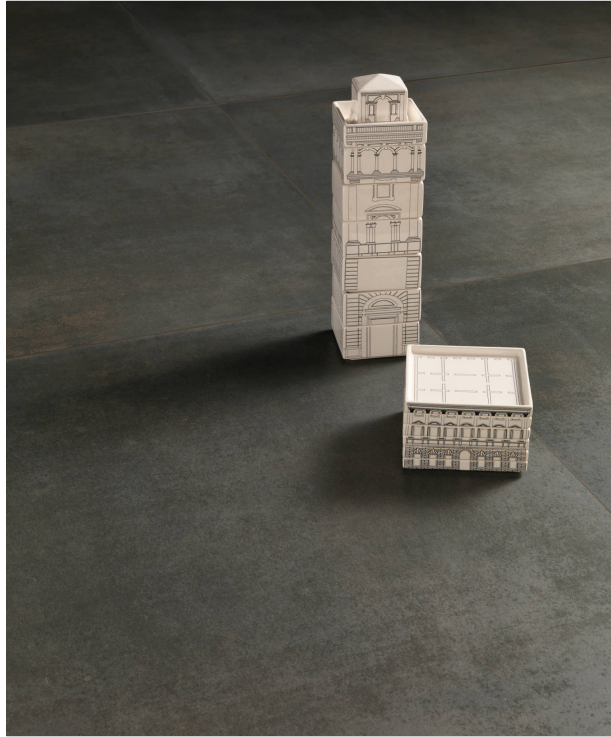

**Seabrook Blu 8x8**  
8"x8" | Glazed Porcelain

**Palms Steel 8x8F**  
8"x8" | Glazed Porcelain

ROOM SCENES

Size	Product type	BOX			PALLET		
		pcs	sqft	lb	boxes	sqft	lb
40"x40"							
16"x24"							
2"x24"							
16"x16"							
8"x16"							
12"x12"							
8"x8"							