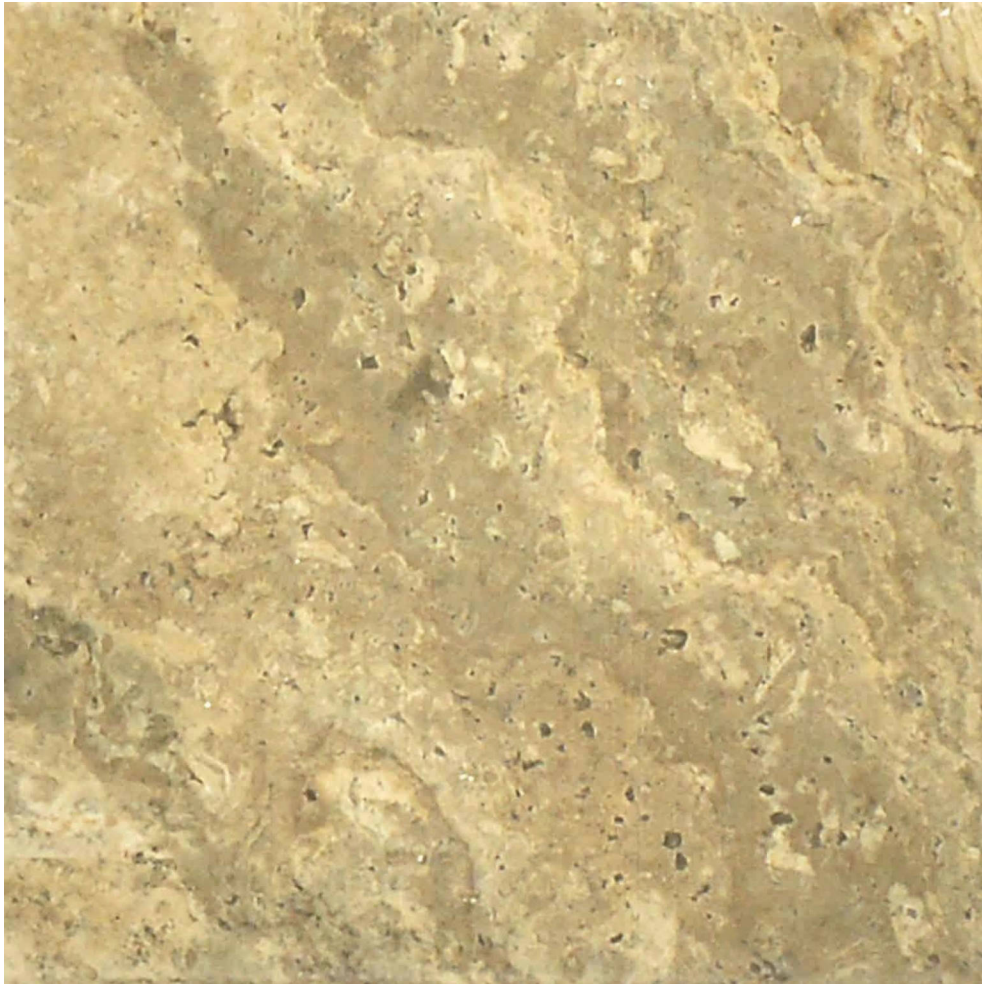

# GRAMERCY

KITCHEN AND BATH

---

**PRODUCT**  
**6X6F CLASSIC**

---

Tile | 6"x6" | Porcelain

**GRAPHIC VARIETY**

**TECHNICAL DATA**

CODE: AC62-038  
NAME: 6X6F Classic  
SERIES: Antico  
SIZE: 6"x6"  
FINISH: Satin  
LOOK: Stone Look  
FAMILY: Tile  
FROST RESISTANCE: Yes  
PEI: 4  
STYLE: Contemporary  
SUITABLE FOR: Backsplash|Indoor|Outdoor|Pool|Shower  
TYPOLOGY: Porcelain  
TYPE OF PIECE: Field Tile  
USE: Floor and Wall