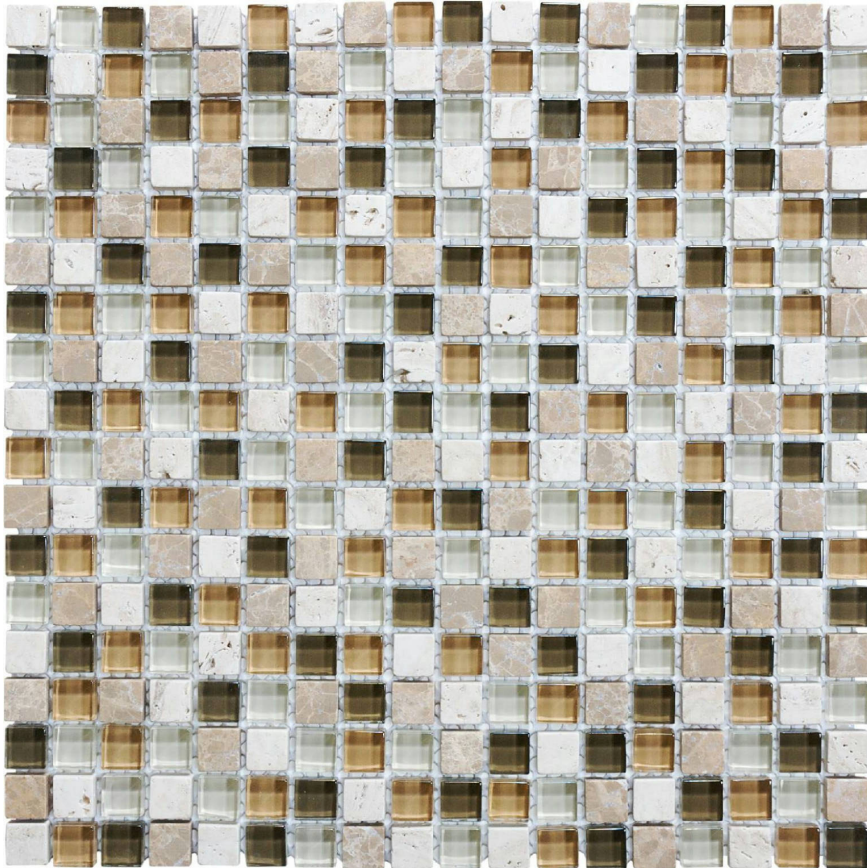

### 5/8X5/8 BAMBOO MOSAIC

---

Mosaic and Decorative Tile | 12"x12" | Mixed Materials

**TECHNICAL DATA**

CODE: AC35-003  
NAME: 5/8X5/8 Bamboo Mosaic  
SERIES: Bliss  
SIZE: 12"x12"  
FINISH: Matt  
LOOK: Multi-Look Mosaics  
FAMILY: Mosaic and Decorative Tile  
SUITABLE FOR: Indoor  
TYPOLOGY: Mixed Materials  
TYPE OF PIECE: Mosaic  
USE: Floor and Wall  
NOTES: Number Of Rows Per Sheet = 18