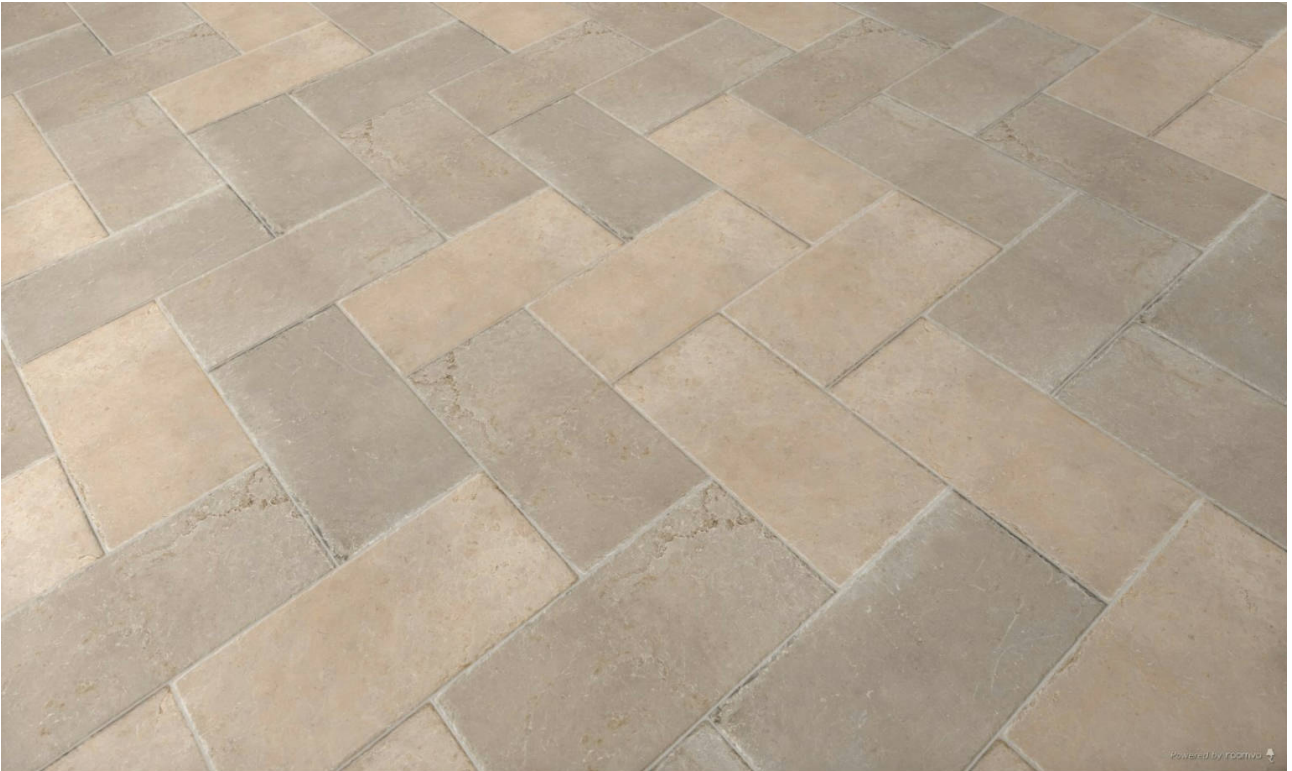

### BYBLOS BEIGE 12X24"

---

Tile | 12"x24" | Porcelain

**GRAPHIC VARIETY**

**DETAILS**

**ROOM SCENES**

**TECHNICAL DATA**

CODE: QUEL-BY-1  
NAME: Byblos Beige 12X24"  
SERIES: Elevation  
SIZE: 12"x24"  
FINISH: Natural  
LOOK: Stone Look  
EDGE: Rectified  
FAMILY: Tile  
FROST RESISTANCE: Yes  
PEI: 4  
STYLE: Traditional  
SUITABLE FOR: |Indoor|Shower  
TYPOLOGY: Porcelain  
THICKNESS (APH): 10 mm  
TYPE OF PIECE: Field Tile  
USE: Floor and Wall