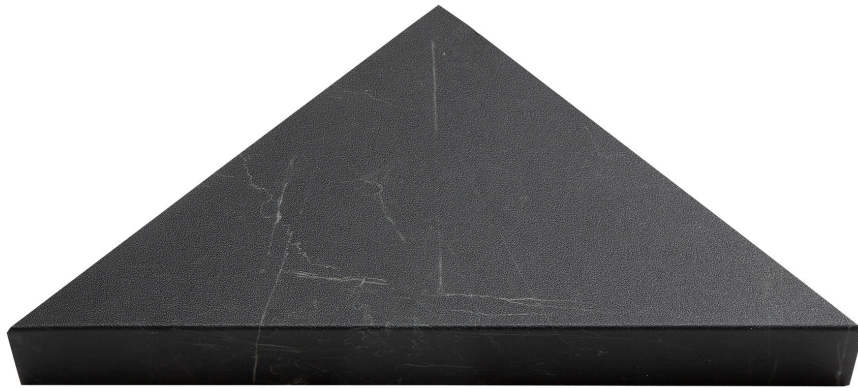

GRAMERCY

KITCHEN AND BATH

PRODUCT

ETNA MATTE SHOWER SHELF 14.56X7.12X2

Waterproof Wall and Floor Covering | 14.5"x12"x2" | SPC

TECHNICAL DATA

CODE: LCM537M02
NAME: Etna Matte Shower Shelf 14.56x7.12x2
SERIES: Etna Matte Wall
SIZE: 14.5"x12"x2"
FINISH: Matt
LOOK: Stone Look
CLICK SYSTEM: Lico Fast Click
COMMERCIAL WARRANTY: 10 Year
EDGE: Beveled Edge
FAMILY: Waterproof Wall and Floor Covering
STYLE: Contemporary
SUITABLE FOR: Shower|Indoor
TYPOLOGY: SPC
TYPE OF PIECE: Accessories
TYPOLOGY: Iconic Large Format Shower
TOTAL THICKNESS: 5.0 mm
USE: Wall only