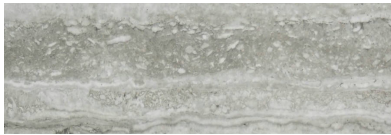

### TREISTE TRAVERTINI HONED 4X12

---

Tile | 4"x12" | Glazed Porcelain

**GRAPHIC VARIETY**

**TECHNICAL DATA**

CODE: QULX-TR-1H  
NAME: Treiste Travertini Honed 4X12  
SERIES: Luxury  
SIZE: 4"x12"  
FINISH: Matt  
LOOK: Marble Look  
EDGE: Rectified  
FAMILY: Tile  
FROST RESISTANCE: Yes  
PEI: 4  
STYLE: Contemporary  
SUITABLE FOR: Backsplash,Indoor,Shower  
TYPOLOGY: Glazed Porcelain  
TYPE OF PIECE: Field Tile  
USE: Floor and Wall