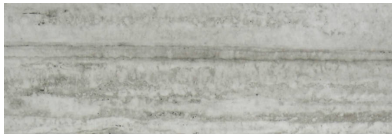

### TREISTE TRAVERTINI HONED 4X12

---

Tile | 4"x12" | Glazed Porcelain

**GRAPHIC VARIETY**

**TECHNICAL DATA**

CODE: QULX-TR-1H  
NAME: Treiste Travertini Honed 4X12  
SERIES: Luxury  
SIZE: 4"x12"  
FINISH: Matt  
LOOK: Marble Look  
EDGE: Rectified  
FAMILY: Tile  
FROST RESISTANCE: Yes  
PEI: 4  
STYLE: Contemporary  
SUITABLE FOR: Backsplash,Indoor,Shower  
TYPOLOGY: Glazed Porcelain  
TYPE OF PIECE: Field Tile  
USE: Floor and Wall