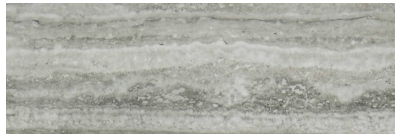

### TREISTE TRAVERTINI HONED 4X12

---

Tile | 4"x12" | Glazed Porcelain

**GRAPHIC VARIETY**

**TECHNICAL DATA**

CODE: QULX-TR-1H  
NAME: Treiste Travertini Honed 4X12  
SERIES: Luxury  
SIZE: 4"x12"  
FINISH: Matt  
LOOK: Marble Look  
EDGE: Rectified  
FAMILY: Tile  
FROST RESISTANCE: Yes  
PEI: 4  
STYLE: Contemporary  
SUITABLE FOR: Backsplash,Indoor,Shower  
TYPOLOGY: Glazed Porcelain  
TYPE OF PIECE: Field Tile  
USE: Floor and Wall