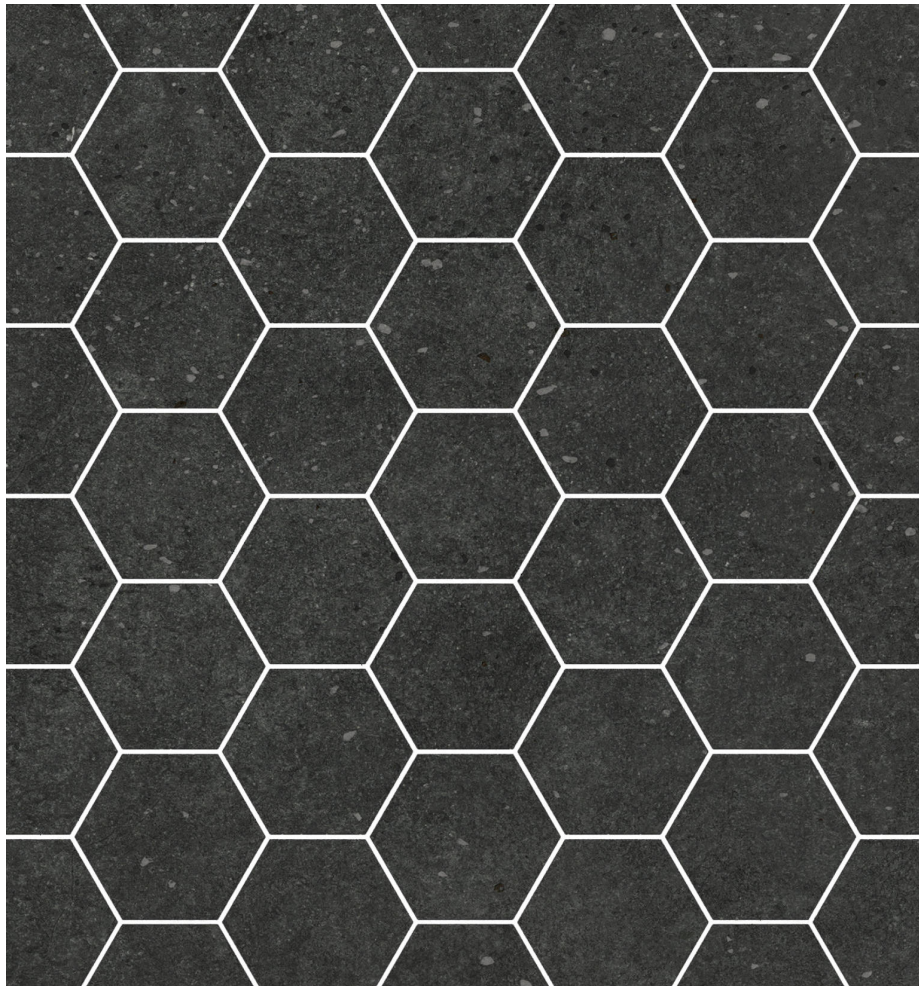

### ASHLAND 3\ " HEXAGON BLACK MOSAIC

---

Tile | 12"x12" | Porcelain

**ROOM SCENES**

**TECHNICAL DATA**

CODE: QUAS-BL-3  
NAME: Ashland 3" Hexagon Black Mosaic  
SERIES: Ashland  
SIZE: 12"x12"  
FINISH: Matt  
LOOK: Concrete  
EDGE: Rectified  
FAMILY: Tile  
FROST RESISTANCE: Yes  
MOSAIC CHIP SIZE: 3"x3"  
PEI: 4  
SHADE VARIATION: V2  
STYLE: Contemporary  
SUITABLE FOR: Indoor|Shower|Backsplash|Outdoor  
TYPOLOGY: Porcelain  
TYPE OF PIECE: Mosaic  
USE: Floor and Wall