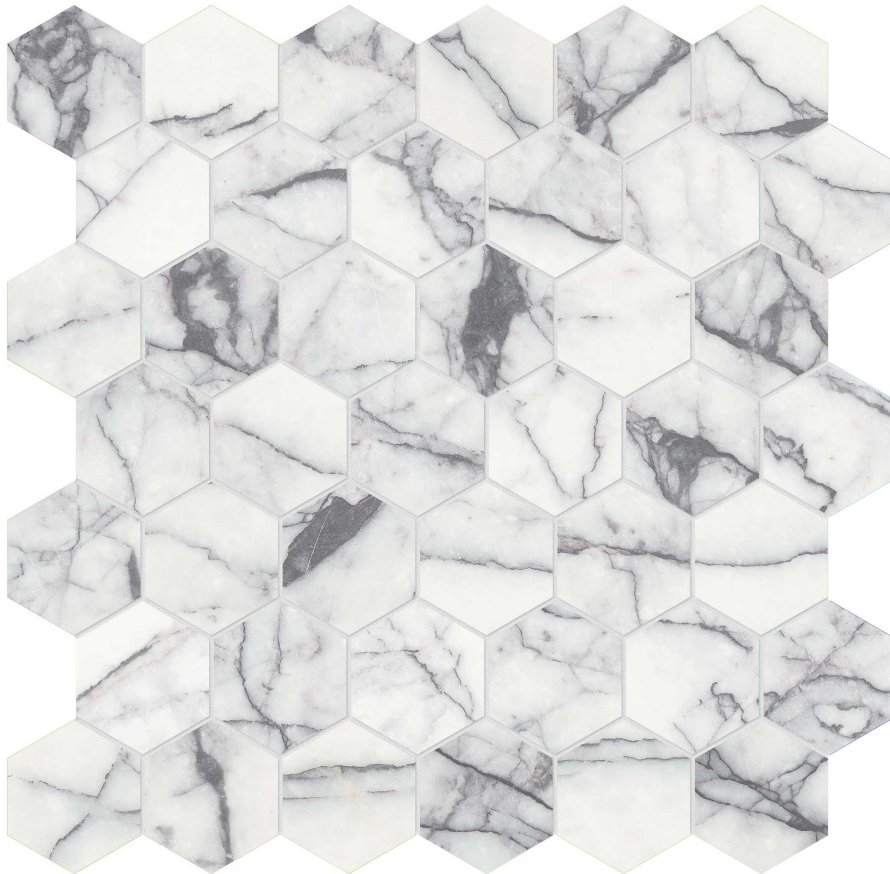

GRAMERCY

KITCHEN AND BATH

PRODUCT

LILAC VOLTA 2 HEXAGON MOSAIC

Stone | 12"x12" | Marble

TECHNICAL DATA

CODE: AS5001-03290

NAME: Lilac Volta 2 Hexagon Mosaic

SERIES: Lilac Volta

SIZE: 12"x12"

FINISH: Honed

FAMILY: Stone

MOSAIC CHIP SIZE: 2"x2"

SUITABLE FOR: Indoor|Shower

TPOLOGY: Marble

TYPE OF PIECE: Mosaic

USE: Floor and Wall

NOTES: Sheet size shown is approximate. Actual dimensions refer to individual mosaic chips.

PACKING

Size	Product type	BOX			PALLET		
		pcs	sqft	lb	boxes	sqft	lb
12"x12"	Mosaic	5	4.95	26.345		49.5	