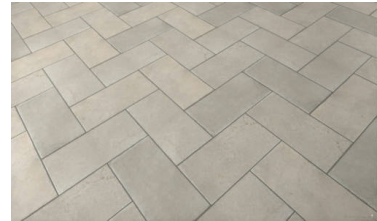

PRODUCTS

Erice Taupe 24X36"
24"x36" | Porcelain

Dor Sand 24X36"
24"x36" | Porcelain

Byblos Beige 24X36"
24"x36" | Porcelain

Menfi Grey 24X36"
24"x36" | Porcelain

Menfi Grey 12X24"
12"x24" | Porcelain

Erice Taupe 12X24"
12"x24" | Porcelain