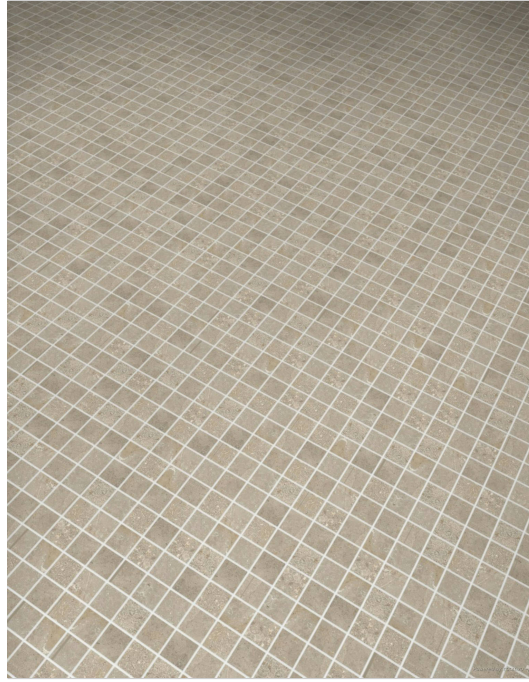

Byblos Beige 2X2" Mosaic
12"x12" | Porcelain

Menfi Grey 2X2
12"x12" | Porcelain

ROOM SCENES

Size	Product type	BOX			PALLET		
		pcs	sqft	lb	boxes	sqft	lb
24"x36"							
12"x24"							
3"x24"							
24"x24"							
12"x12"							