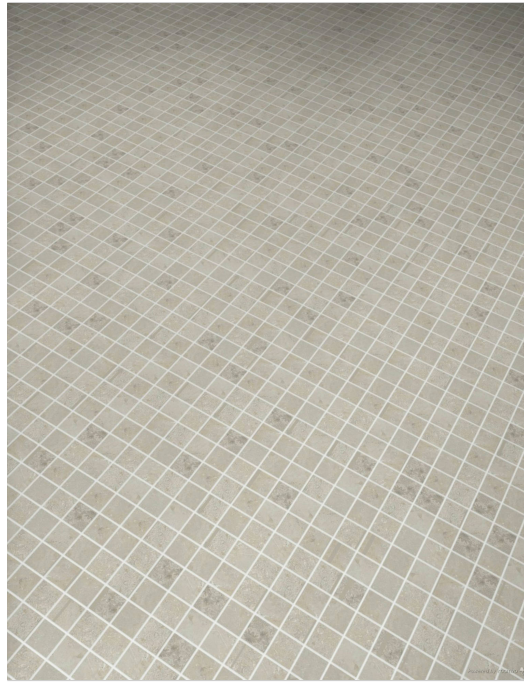

Byblos Beige 2X2" Mosaic
12"x12" | Porcelain

Menfi Grey 2X2
12"x12" | Porcelain

ROOM SCENES

Size	Product type	BOX			PALLET		
		pcs	sqft	lb	boxes	sqft	lb
24"x36"							
12"x24"							
3"x24"							
24"x24"							
12"x12"							