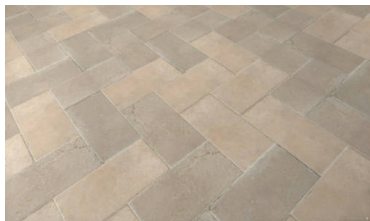

PRODUCTS

Erice Taupe 24X36"
24"x36" | Porcelain

Dor Sand 24X36"
24"x36" | Porcelain

Byblos Beige 24X36"
24"x36" | Porcelain

Menfi Grey 24X36"
24"x36" | Porcelain

Menfi Grey 12X24"
12"x24" | Porcelain

Erice Taupe 12X24"
12"x24" | Porcelain