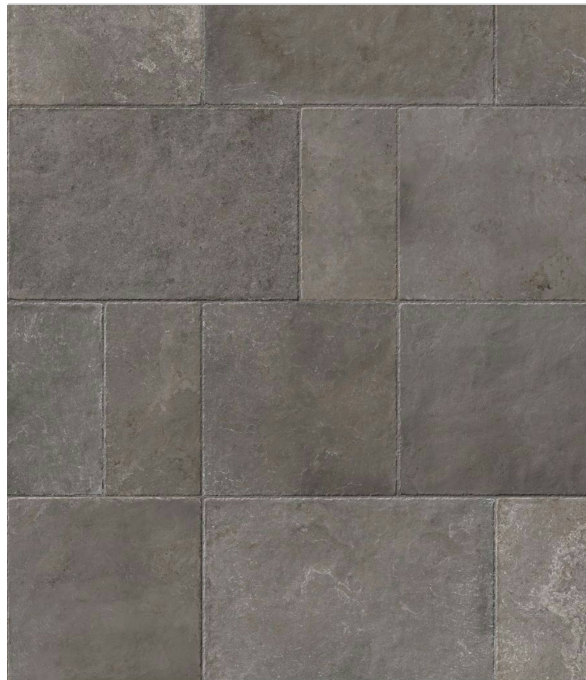

Byblos Beige 2X2" Mosaic
12"x12" | Porcelain

Menfi Grey 2X2
12"x12" | Porcelain

ROOM SCENES

Size	Product type	BOX			PALLET		
		pcs	sqft	lb	boxes	sqft	lb
24"x36"							
12"x24"							
3"x24"							
24"x24"							
12"x12"							