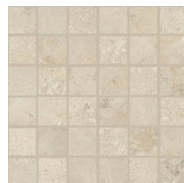

Dor Sand 24X24"
24"x24" | Porcelain

Erice Taupe 24X24"
24"x24" | Porcelain

Byblos Beige 24X24"
24"x24" | Porcelain

Menfi Grey 24X24"
24"x24" | Porcelain

Dor Sand 2X2" Mosaic
12"x12" | Porcelain

Erice Taupe 2X2" Mosaic
12"x12" | Porcelain

Byblos Beige 2X2" Mosaic
12"x12" | Porcelain

Menfi Grey 2X2
12"x12" | Porcelain

ROOM SCENES

Size	Product type	BOX			PALLET		
		pcs	sqft	lb	boxes	sqft	lb
24"x36"							
12"x24"							
3"x24"							
24"x24"							
12"x12"							