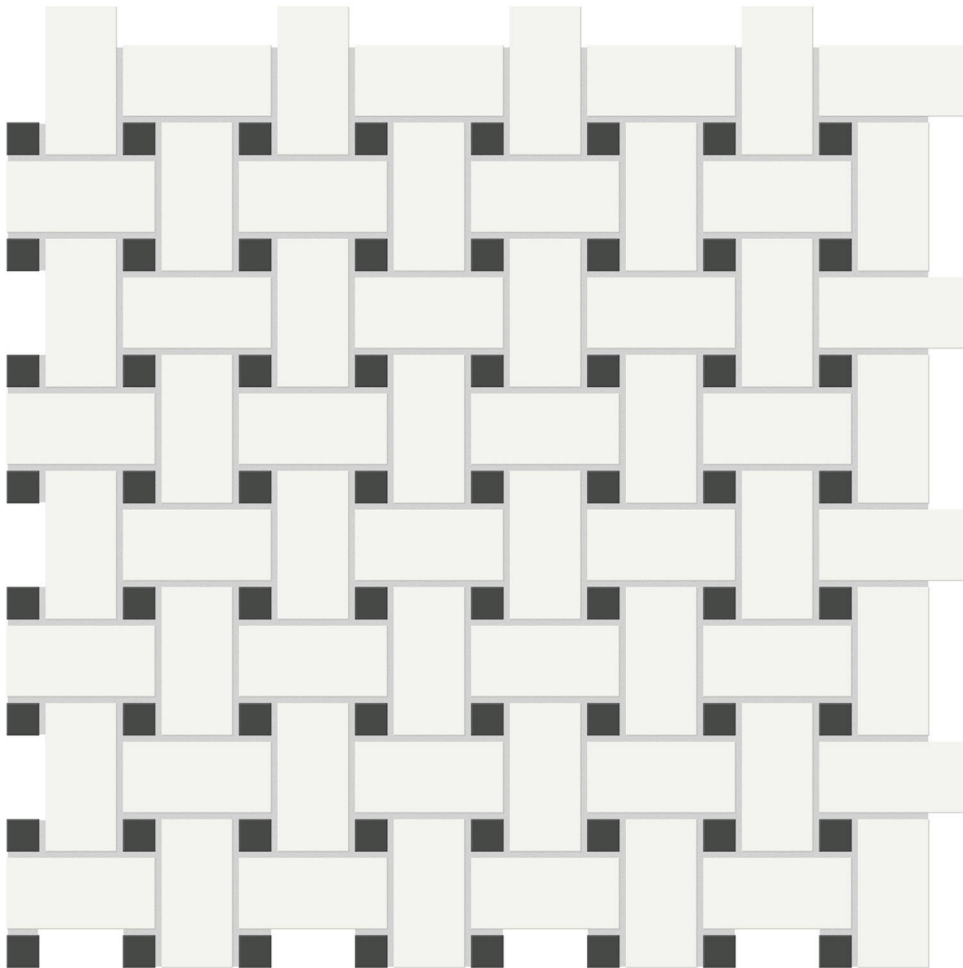

GRAMERCY

KITCHEN AND BATH

PRODUCT

WHITE W/RETRO BLACK MATTE BASKETWEAVE MOSAIC

Tile | 12"x12" | Porcelain

ROOM SCENES

TECHNICAL DATA

CODE: QUTR-WR-M18M
NAME: White w/Retro Black Matte Basketweave Mosaic
SERIES: Traditions
SIZE: 12"x12"
FINISH: Matt
LOOK: Mono-Color
FAMILY: Tile
FROST RESISTANCE: Yes
MOSAIC CHIP SIZE: Mesh-Mounted
STYLE: Classic
SUITABLE FOR: Backsplash,Indoor
TYPOLOGY: Porcelain
TYPE OF PIECE: Mosaic
USE: Floor and Wall