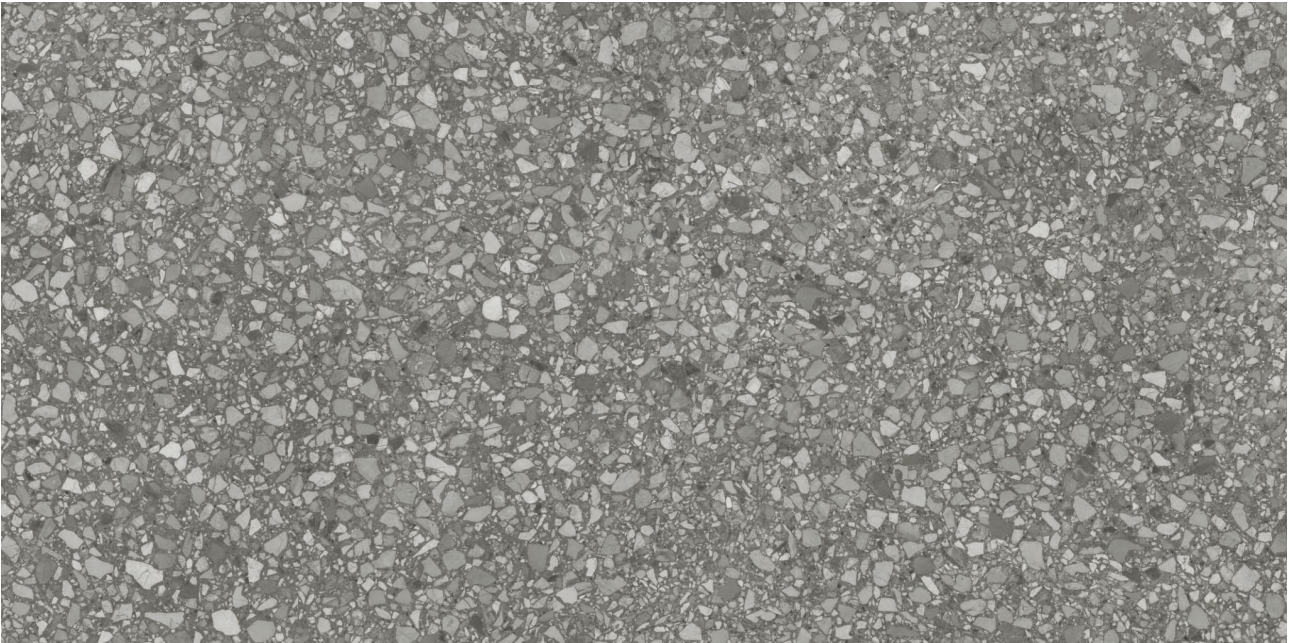

GRAMERCY

KITCHEN AND BATH

PRODUCT

STATION 12X24 SHADOW

Tile | 12"x24" | Color Body Porcelain

TECHNICAL DATA

CODE: AC4500-07960
NAME: Station 12x24 Shadow
SERIES: Station
SIZE: 12"x24"
FINISH: Matte
LOOK: Terrazo
BREAKING STRENGTH (APH): $\geq 360 \geq 1600$
CHEMICAL RESISTANCE (APH): CLASS A
DCOF (APH): ≥ 0.50
EDGE: Rectified
FAMILY: Tile
FROST RESISTANCE: Yes
PEI: 4
SHADE VARIATION: V3
SUITABLE FOR: Indoor| Outdoor
TYPOLOGY: Color Body Porcelain
THICKNESS (APH): 8.4mm
TYPE OF PIECE: Field Tile
USE: Floor and Wall
NOTES: This product is special order and cannot be cancelled, returned, or refunded.