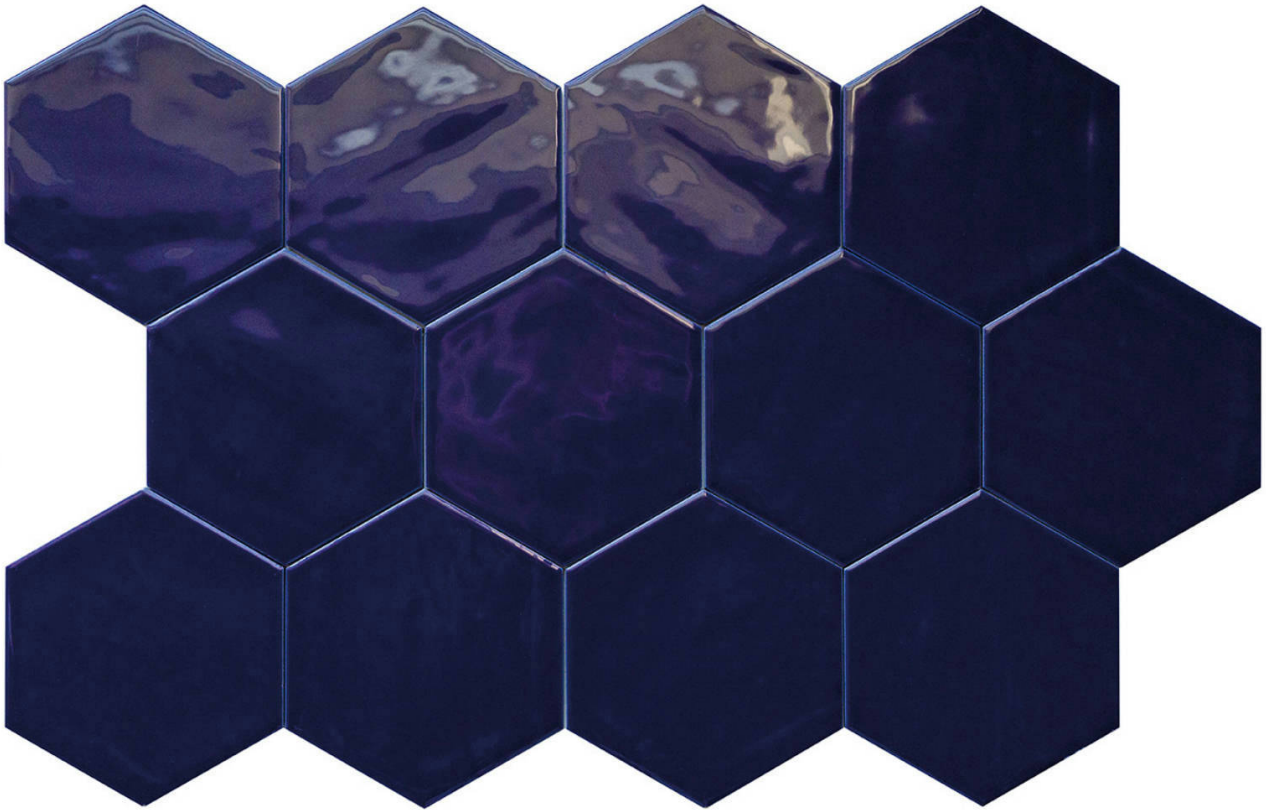

GRAMERCY

KITCHEN AND BATH

PRODUCT
RONDA 5.5X6.3" COBALT HEXAGON

Tile | 5.5"x6.3" | Porcelain

DETAILS

ROOM SCENES

TECHNICAL DATA

CODE: QURN-CO-1
NAME: Ronda 5.5X6.3" Cobalt Hexagon
SERIES: Ronda
SIZE: 5.5"x6.3"
FINISH: Gloss
LOOK: Hand-crafted
FAMILY: Tile
FROST RESISTANCE: Yes
PEI: 3
SHADE VARIATION: V1
STYLE: Traditional
SUITABLE FOR: Backsplash|Indoor|Outdoor|Pool|Shower
TYPOLOGY: Porcelain
TYPE OF PIECE: Field Tile
USE: Floor and Wall