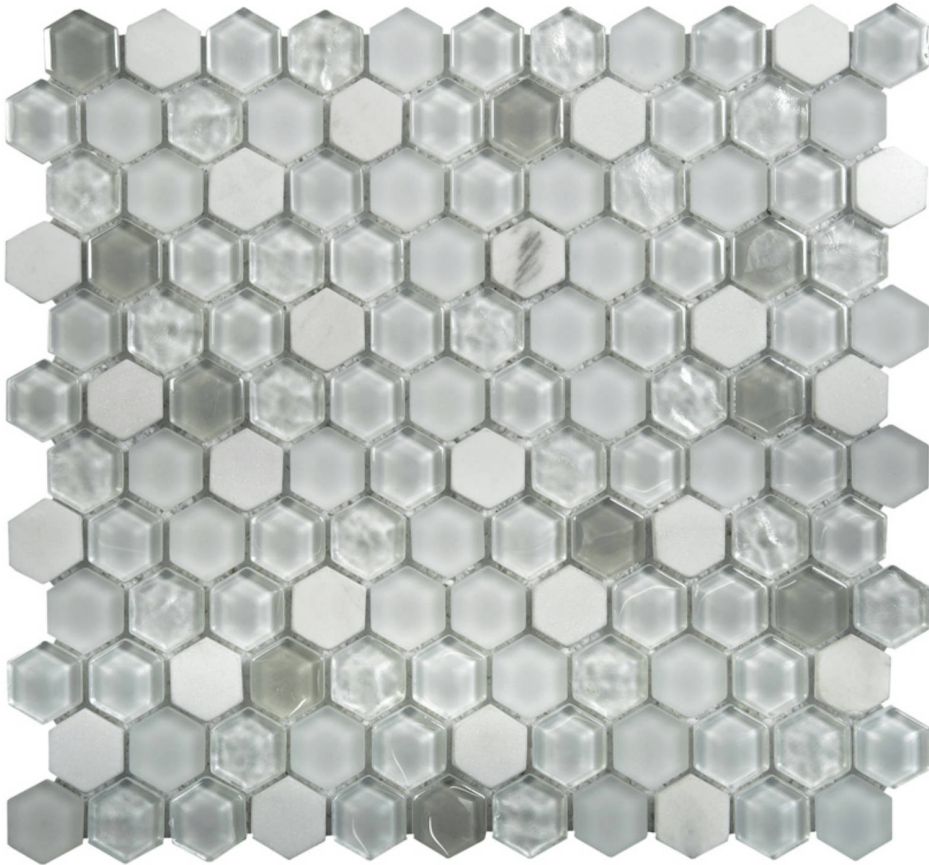

### HEXAGON WHITE GLASS MOSAIC

---

Mosaic and Decorative Tile | 12"x12" | Mixed Materials

**TECHNICAL DATA**

CODE: RVCHAWV041  
NAME: Hexagon White Glass Mosaic  
SERIES: Chelsea Collection  
SIZE: 12"x12"  
LOOK: Multi-Look Mosaics  
FAMILY: Mosaic and Decorative Tile  
SUITABLE FOR: Backsplash,Indoor,Outdoor,Shower,Pool  
TYPOLOGY: Mixed Materials  
TYPE OF PIECE: Mosaic  
USE: Floor and Wall