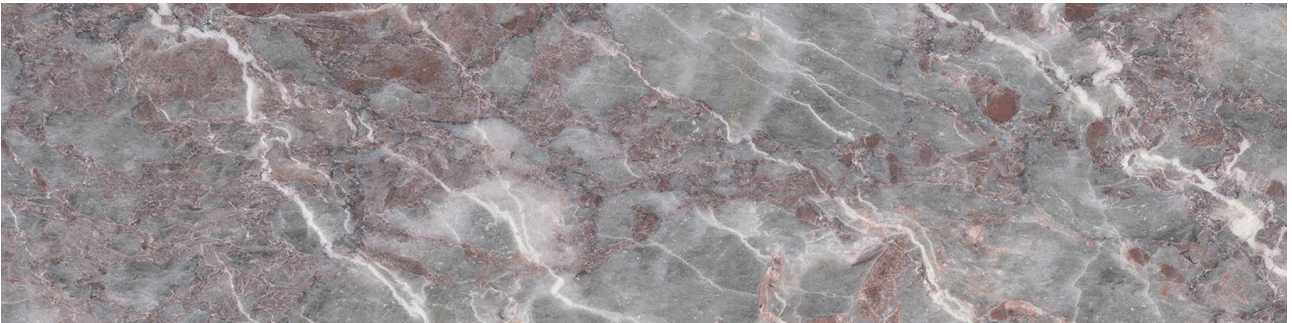

### SERENO BURGUNDY 3X12

---

Stone | 3"x12" | Marble

**TECHNICAL DATA**

CODE: AS5000-06220  
NAME: Sereno Burgundy 3x12  
SERIES: Sereno Burgundy  
SIZE: 3"x12"  
FINISH: Honed  
EDGE: Straight Edge  
FAMILY: Stone  
SUITABLE FOR: Indoor|Shower  
TYPOLOGY: Marble  
TYPE OF PIECE: Field Tile  
USE: Floor and Wall