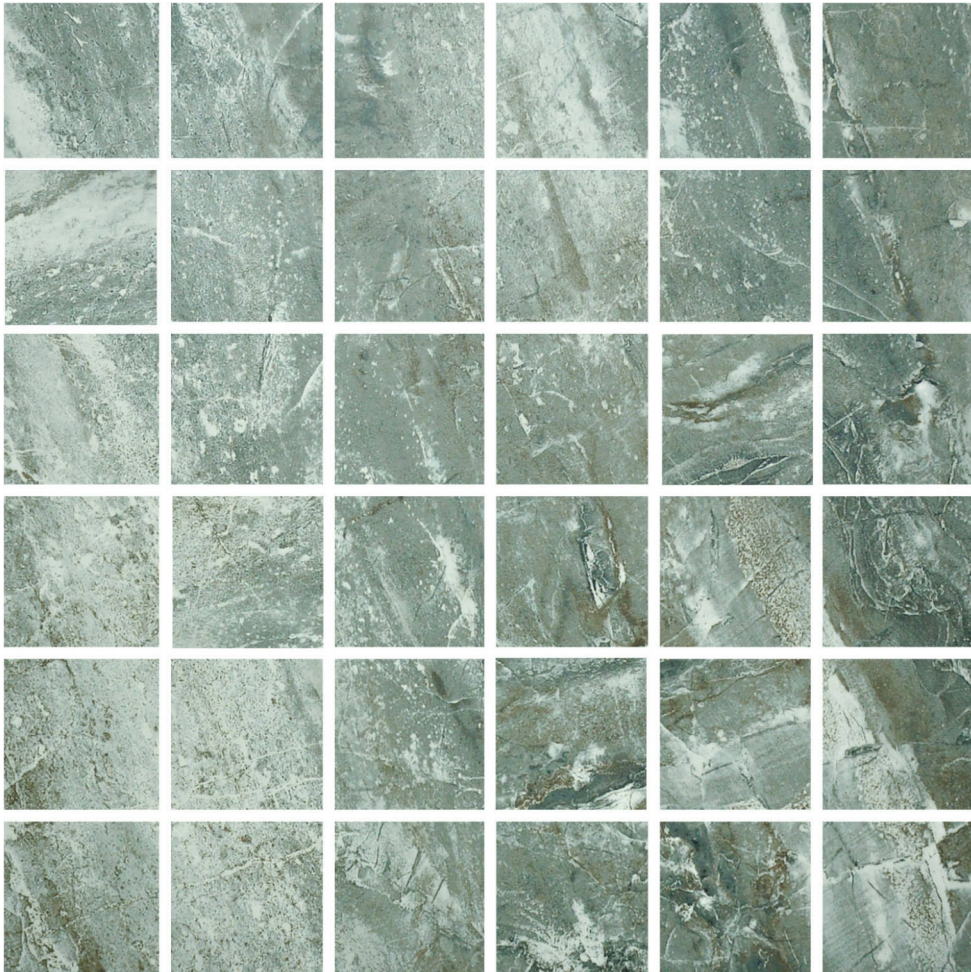

GRAMERCY

KITCHEN AND BATH

PRODUCT

PARANA 2X2 MOSAIC

Tile | 12"x12" | Porcelain

GRAPHIC VARIETY

TECHNICAL DATA

CODE: QURI-PA-2X2
NAME: Parana 2X2 Mosaic
SERIES: River Series
SIZE: 12"x12"
FINISH: Matt
LOOK: Marble Look
FAMILY: Tile
FROST RESISTANCE: Yes
MOSAIC CHIP SIZE: 2"x2"
STYLE: Classic
SUITABLE FOR: Backsplash
TYPOLOGY: Porcelain
TYPE OF PIECE: Mosaic
USE: Floor and Wall