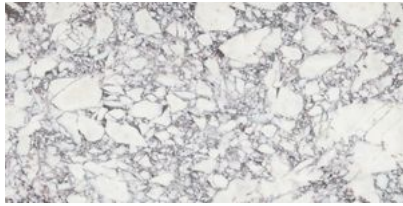

GRAMERCY

KITCHEN AND BATH

SERIES

VIOLA ROCCIA

|| Marble

An intertwining of purple veins creates a loud and irregular pattern: an intense blend of organic shapes and movements. A turbulent and irregular pattern, with traces of rock formations and heavy spots of color.

PRODUCTS

Viola Roccia 18x36
18"x36" | Marble

Viola Roccia 12x24
12"x24" | Marble

Viola Roccia 12x24 Curva
12"x24" | Marble

Viola Roccia 4x12 Fluto
4"x12" | Marble

Viola Roccia 4x12 Prisma
4"x12" | Marble

Viola Roccia 24 Picket
12"x20" | Marble