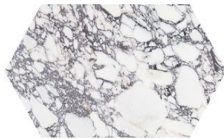

GRAMERCY

KITCHEN AND BATH

SERIES

VIOLA ROCCIA

|| Marble

An intertwining of purple veins creates a loud and irregular pattern: an intense blend of organic shapes and movements. A turbulent and irregular pattern, with traces of rock formations and heavy spots of color.

PRODUCTS

Viola Roccia 18x36
18"x36" | Marble

Viola Roccia 12x24
12"x24" | Marble

Viola Roccia 12x24 Curva
12"x24" | Marble

Viola Roccia 4x12 Fluto
4"x12" | Marble

Viola Roccia 4x12 Prisma
4"x12" | Marble

Viola Roccia 24 Picket
12"x20" | Marble

Viola Roccia 2x6 Picket Mosaic
10.5"x12" | Marble

Viola Roccia 1.25x12 Deco-Bar
1.25"x12" | Marble

Viola Roccia .5x12 Deco-Bar
0.5"x12" | Marble

Viola Roccia 3x12
3"x12" | Marble

Viola Roccia 2 Hexagon Mosaic
12"x12" | Marble

Viola Roccia 1.25x4 Herringbone Mosaic
11.25"x11.375" | Marble

ROOM SCENES

Size	Product type	BOX			PALLET		
		pcs	sqft	lb	boxes	sqft	lb
18"x36"	Field Tile	2	9.04	51.566		379.68	
12"x24"	Field Tile	4	7.97	45.924		382.56	
12"x20"	Field Tile	4	6.46	35.276		310.08	
4"x12"	Field Tile	12	3.98	27.996		191.04	
10.5"x12"	Mosaic	5	4.41	22.31		44.1	
1.25"x12"	Trim	25		29.15			
0.5"x12"	Trim	50		17.4			
3"x12"	Field Tile	30	7.43	42.6		378.93	
12"x12"	Mosaic	5	4.95	26.345		49.5	
11.25"x11.375"	Mosaic	5	4.41	22.82		44.1	