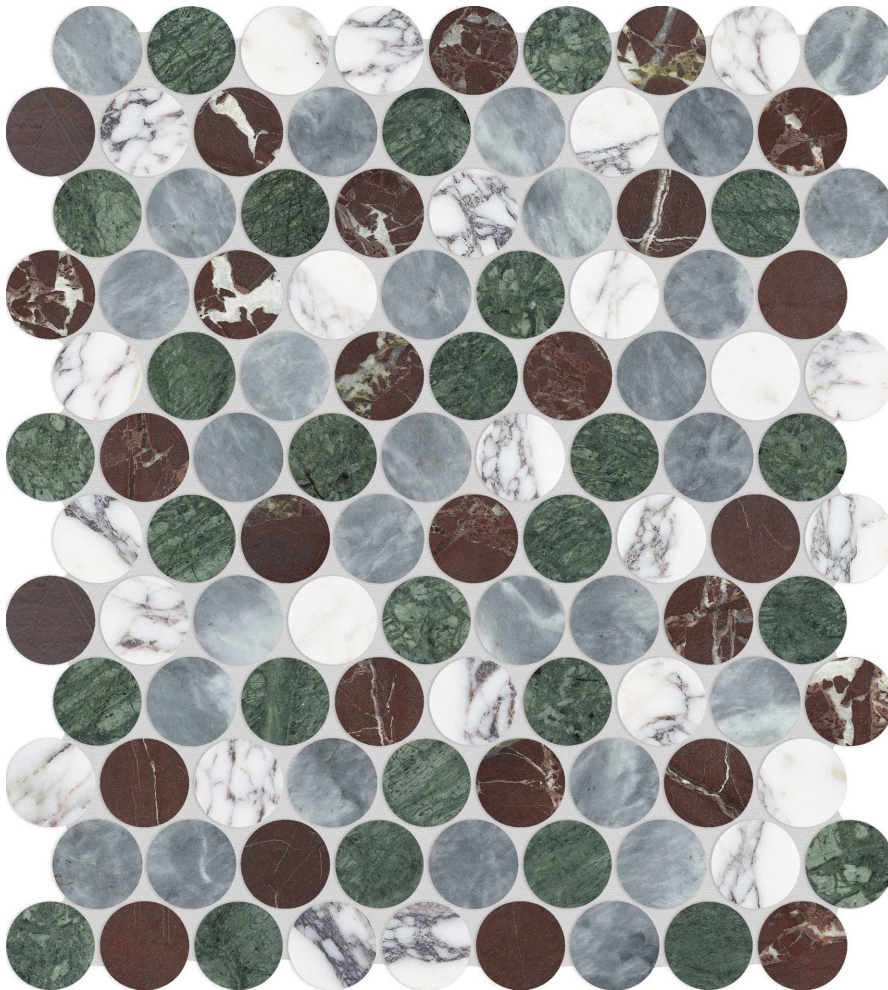

GRAMERCY

KITCHEN AND BATH

PRODUCT

UTOPIO 1.25 PENNY ROUND TROPIC MOSAIC

Stone | 10"x14" | Natural Stone

TECHNICAL DATA

CODE: AS5001-04280

NAME: Utopio 1.25 Penny Round Tropic Mosaic

SERIES: Utopio

SIZE: 10"x14"

FINISH: Polished & Honed

FAMILY: Stone

MOSAIC CHIP SIZE: 1.25"x1.25"

SUITABLE FOR: Indoor|Shower

TPOLOGY: Natural Stone

TYPE OF PIECE: Mosaic