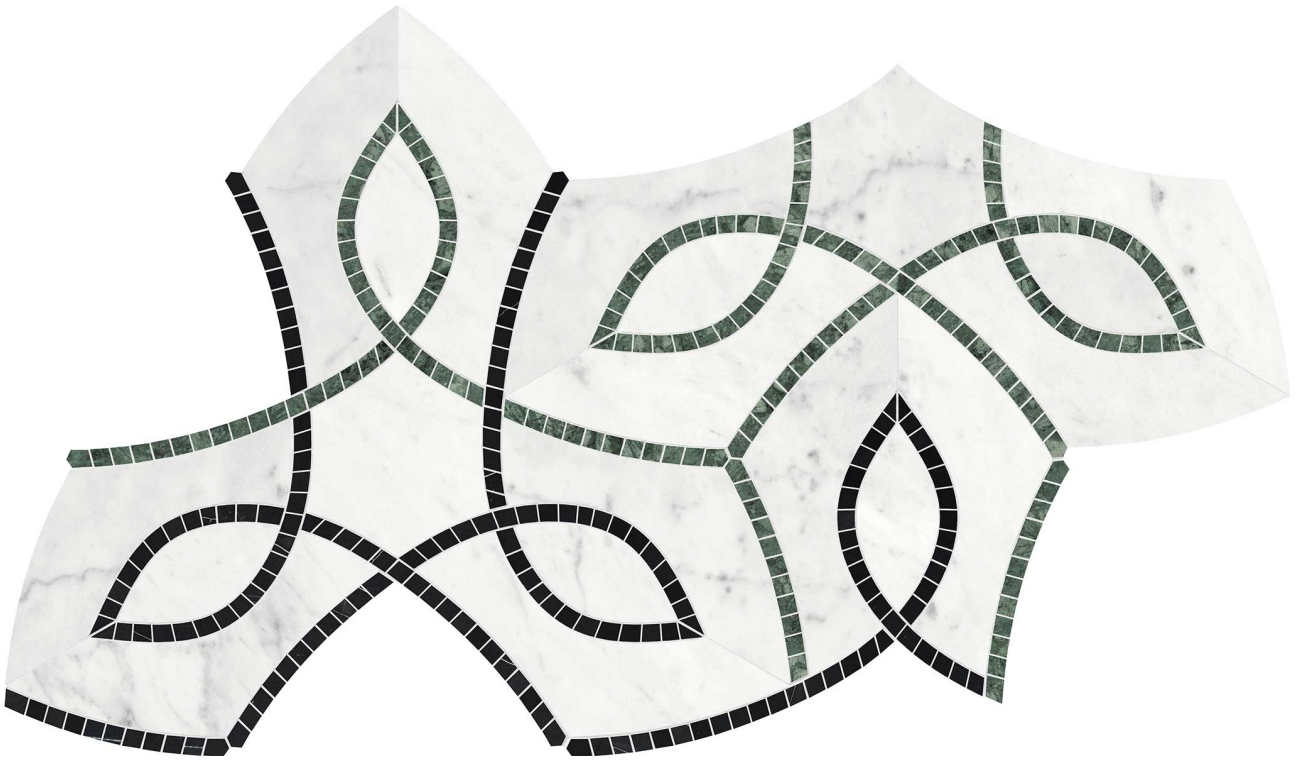

GRAMERCY

KITCHEN AND BATH

PRODUCT

UTOPIO VINE PINE MOSAIC

Stone | 7.8"x13.5" | Natural Stone

TECHNICAL DATA

CODE: AS5001-04150

NAME: Utopio Vine Pine Mosaic

SERIES: Utopio

SIZE: 7.8"x13.5"

FINISH: Honed w/ Polished

FAMILY: Stone

SUITABLE FOR: Indoor|Shower

TPOLOGY: Natural Stone

TYPE OF PIECE: Mosaic

USE: Floor and Wall