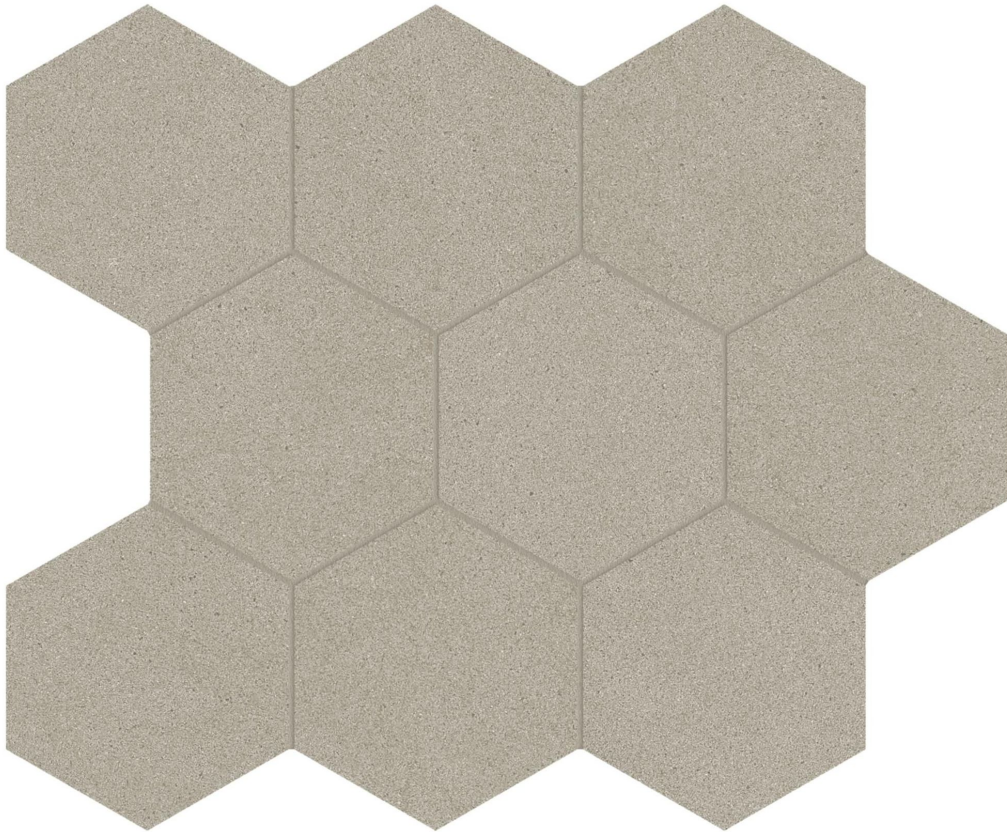

GRAMERCY

KITCHEN AND BATH

PRODUCT
SERENA 4\" HEX VALLEY

Tile | 10.5"x12" | Porcelain

TECHNICAL DATA

CODE: AC8510-00300

NAME: Serena 4" Hex Valley

SERIES: Serena

SIZE: 10.5"x12"

FINISH: Organic Matte

LOOK: Stone Look

EDGE: Rectified

FAMILY: Tile

STYLE: Contemporary

SUITABLE FOR: Indoor| Outdoor

TPOLOGY: Porcelain

TYPE OF PIECE: Mosaic

USE: Floor and Wall

NOTES: This product is special order and cannot be cancelled, returned, or refunded.

PACKING

Size	Product type	BOX			PALLET		
		pcs	sqft	lb	boxes	sqft	lb
10.5"x12"	Mosaic	10	7.86		45		