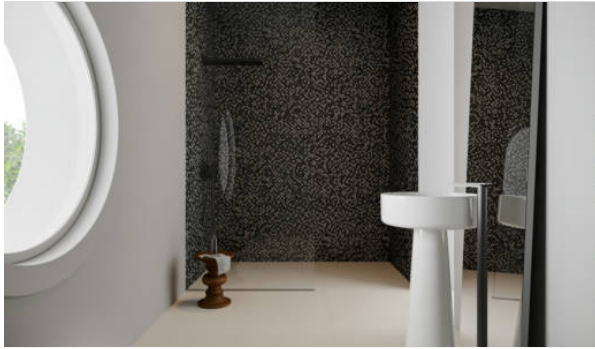

### 5/8X5/8 MIDNIGHT MOSAIC

---

Mosaic and Decorative Tile | 12"x12" | Mixed Materials

**ROOM SCENES**

**TECHNICAL DATA**

CODE: AC35-004  
NAME: 5/8X5/8 Midnight Mosaic  
SERIES: Bliss  
SIZE: 12"x12"  
FINISH: Matt  
LOOK: Multi-Look Mosaics  
FAMILY: Mosaic and Decorative Tile  
SUITABLE FOR: Indoor  
TYPOLOGY: Mixed Materials  
TYPE OF PIECE: Mosaic  
USE: Floor and Wall  
NOTES: Number Of Rows Per Sheet = 18