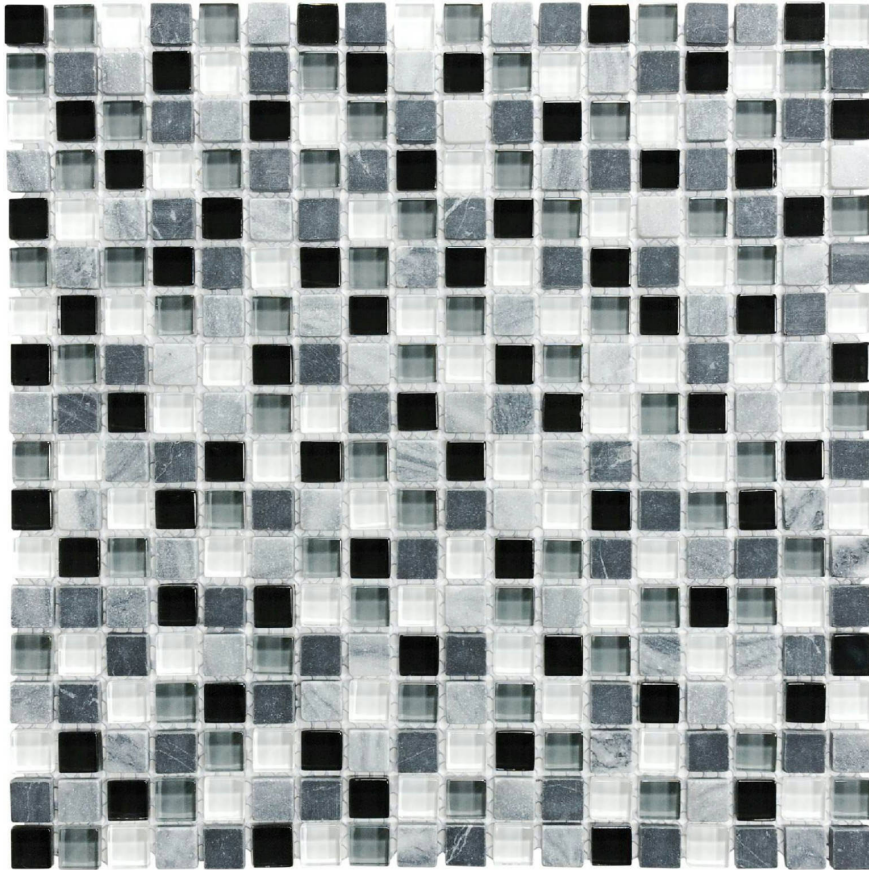

### 5/8X5/8 MIDNIGHT MOSAIC

---

Mosaic and Decorative Tile | 12"x12" | Mixed Materials

**ROOM SCENES**

**TECHNICAL DATA**

CODE: AC35-004  
NAME: 5/8X5/8 Midnight Mosaic  
SERIES: Bliss  
SIZE: 12"x12"  
FINISH: Matt  
LOOK: Multi-Look Mosaics  
FAMILY: Mosaic and Decorative Tile  
SUITABLE FOR: Indoor  
TYPOLOGY: Mixed Materials  
TYPE OF PIECE: Mosaic  
USE: Floor and Wall  
NOTES: Number Of Rows Per Sheet = 18